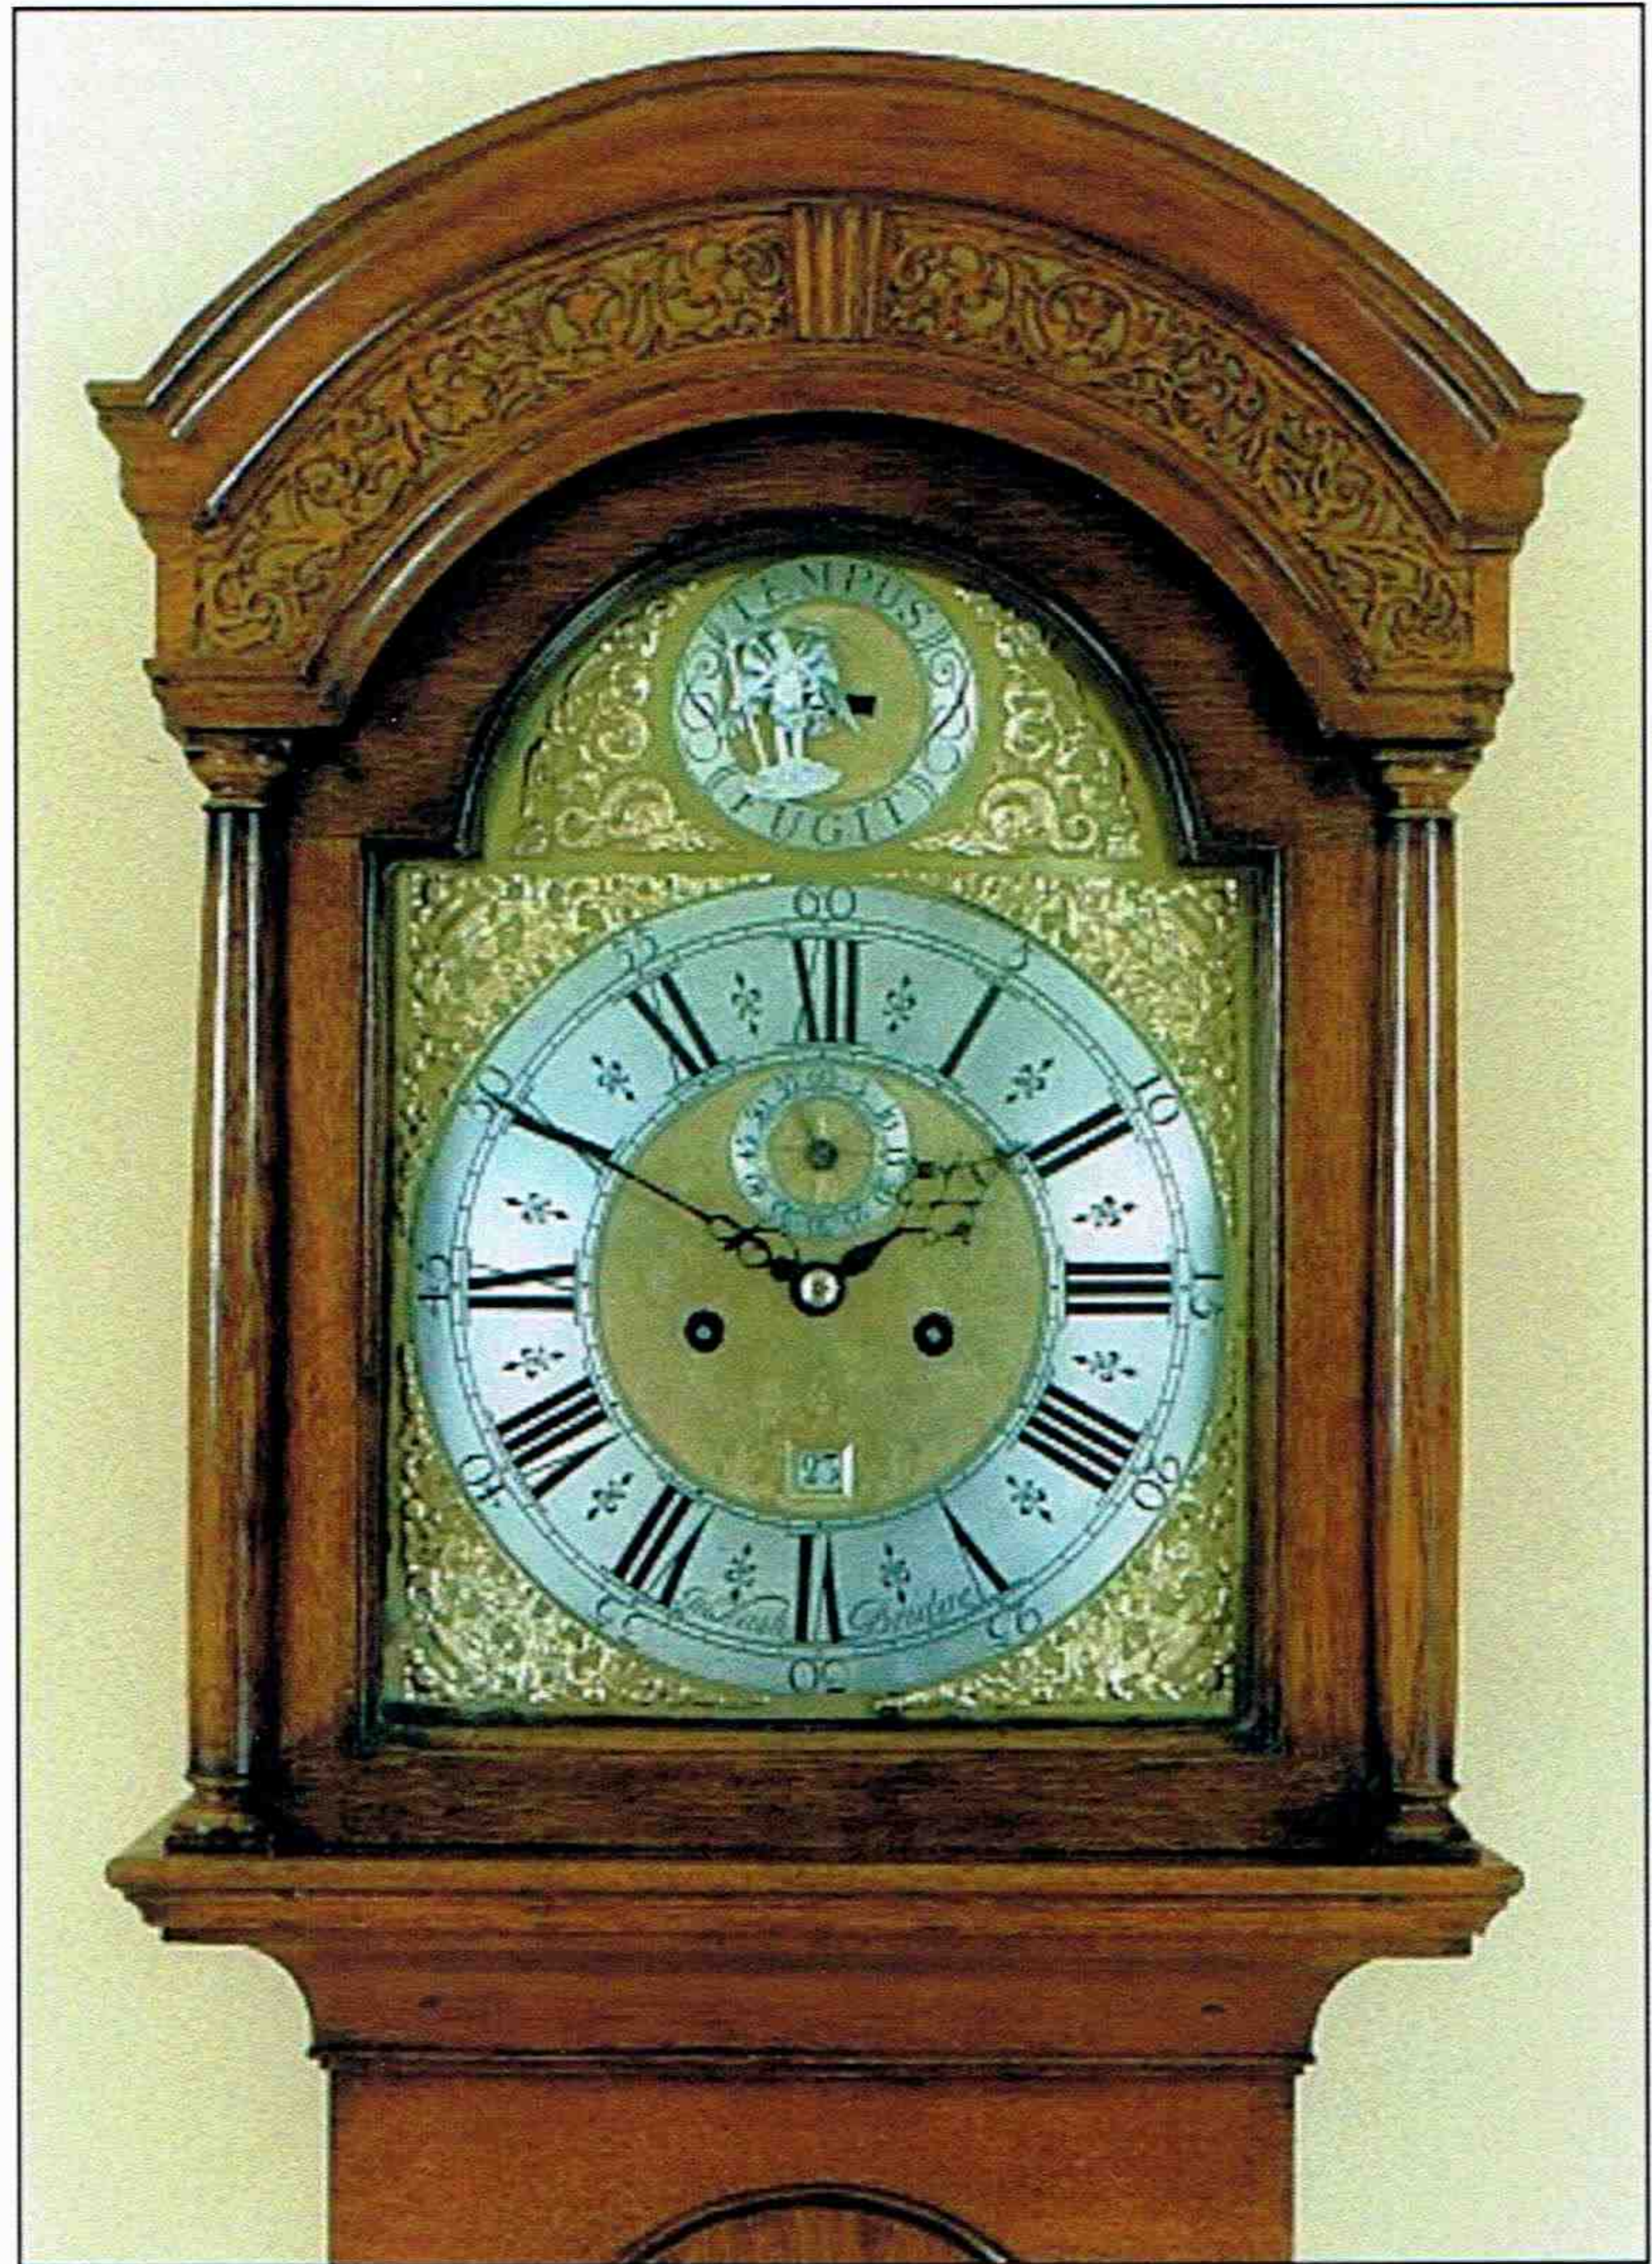

**John Nash - Bridge**

**An excellent mid 18<sup>th</sup> century Kent longcase clock with automata.**

**The 8 day duration five pillar movement striking the hours on a bell. The arched brass dial with separate silvered brass chapter, seconds and date rings. The arch with automata depicting Father Time and the Latin inscription 'Time Flies'. The oak case with long trunk door and original strap hinges. The plain base with double plinth. The hood with attached angle pillars and double broken arch top with blind sound fret.**

**Price: £8,450 / Height: 7'2" / C.1745**

**[click here](#) to e-mail us for more photographs and further details if required**

**[click here](#) to print this page for your records**

[Home](#) [About us](#) [Longcase clocks](#) [Table Clocks](#) [Barometers](#) [Wall Clocks](#) [New Stock](#) [Stock List](#) [Contact us](#)