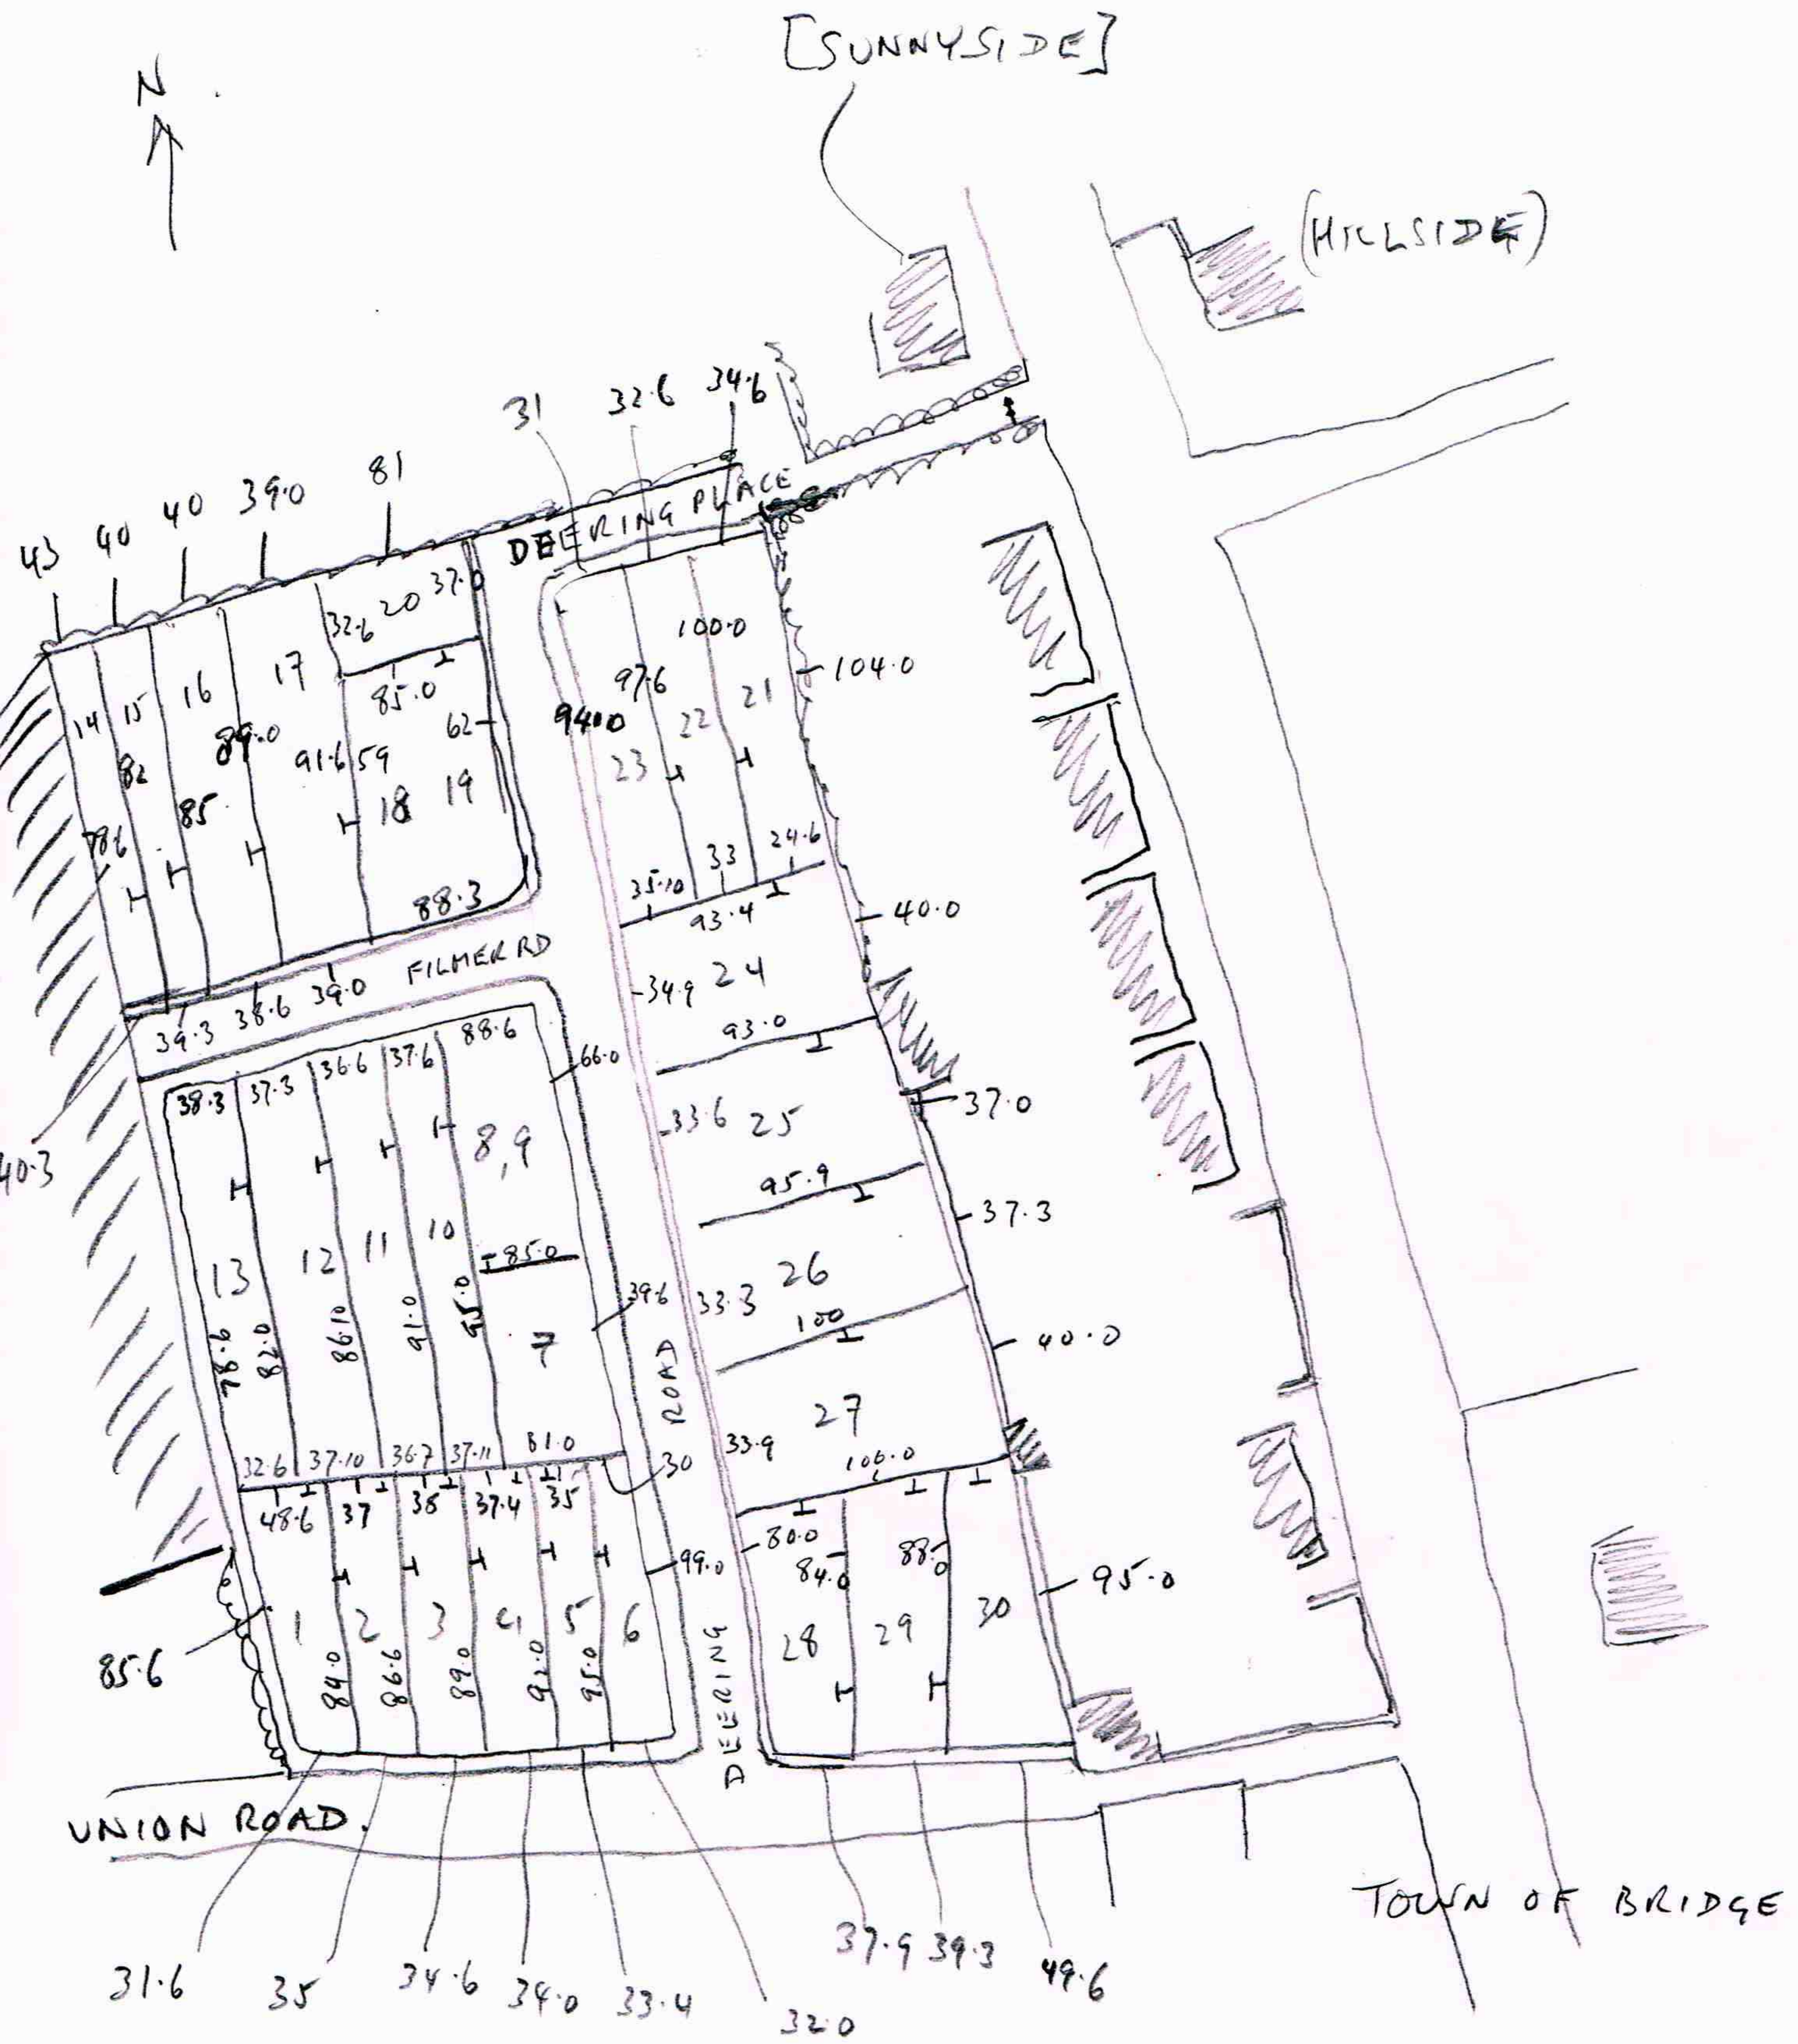

1907

- 1 MR MONRO
- 2 T.H. PEIRCE
- 3 ZEB. VINSON
- 4 GEO. FRYER
- 5 F.S. SEELLY
- 6 F BUNDOCK
- 7 JOB LAWRENCE
- 8 JAS AUSTEN
- 9 JAS AUSTEN
- 10 JAS. AUSTEN
- 11 MR BIGGLESTON
- 12 MR BIGGLESTON
- 13 MR BIGGLESTON
- 14 JAS CLAYSON
- 15 JAS CLAYSON
- 16 JAS CLAYSON
- 17 CHAS. CLAYSON
- 18 WR JARVIS
- 19 WR JARVIS
- 20 WR JARVIS
- 21 MR BIGGLESTON
- 22 MR BIGGLESTON
- 23 MR BIGGLESTON
- 24 WC VERRILL
- 25 WC VERRILL
- 26 W. FORTH
- 27 AN. SICARD
- 28 JOHN SMITH
- 29 SAM HYDE
- 30 WF CRIPPE

Radius of rounded corners 6 feet.

Scale of 300 Feet.