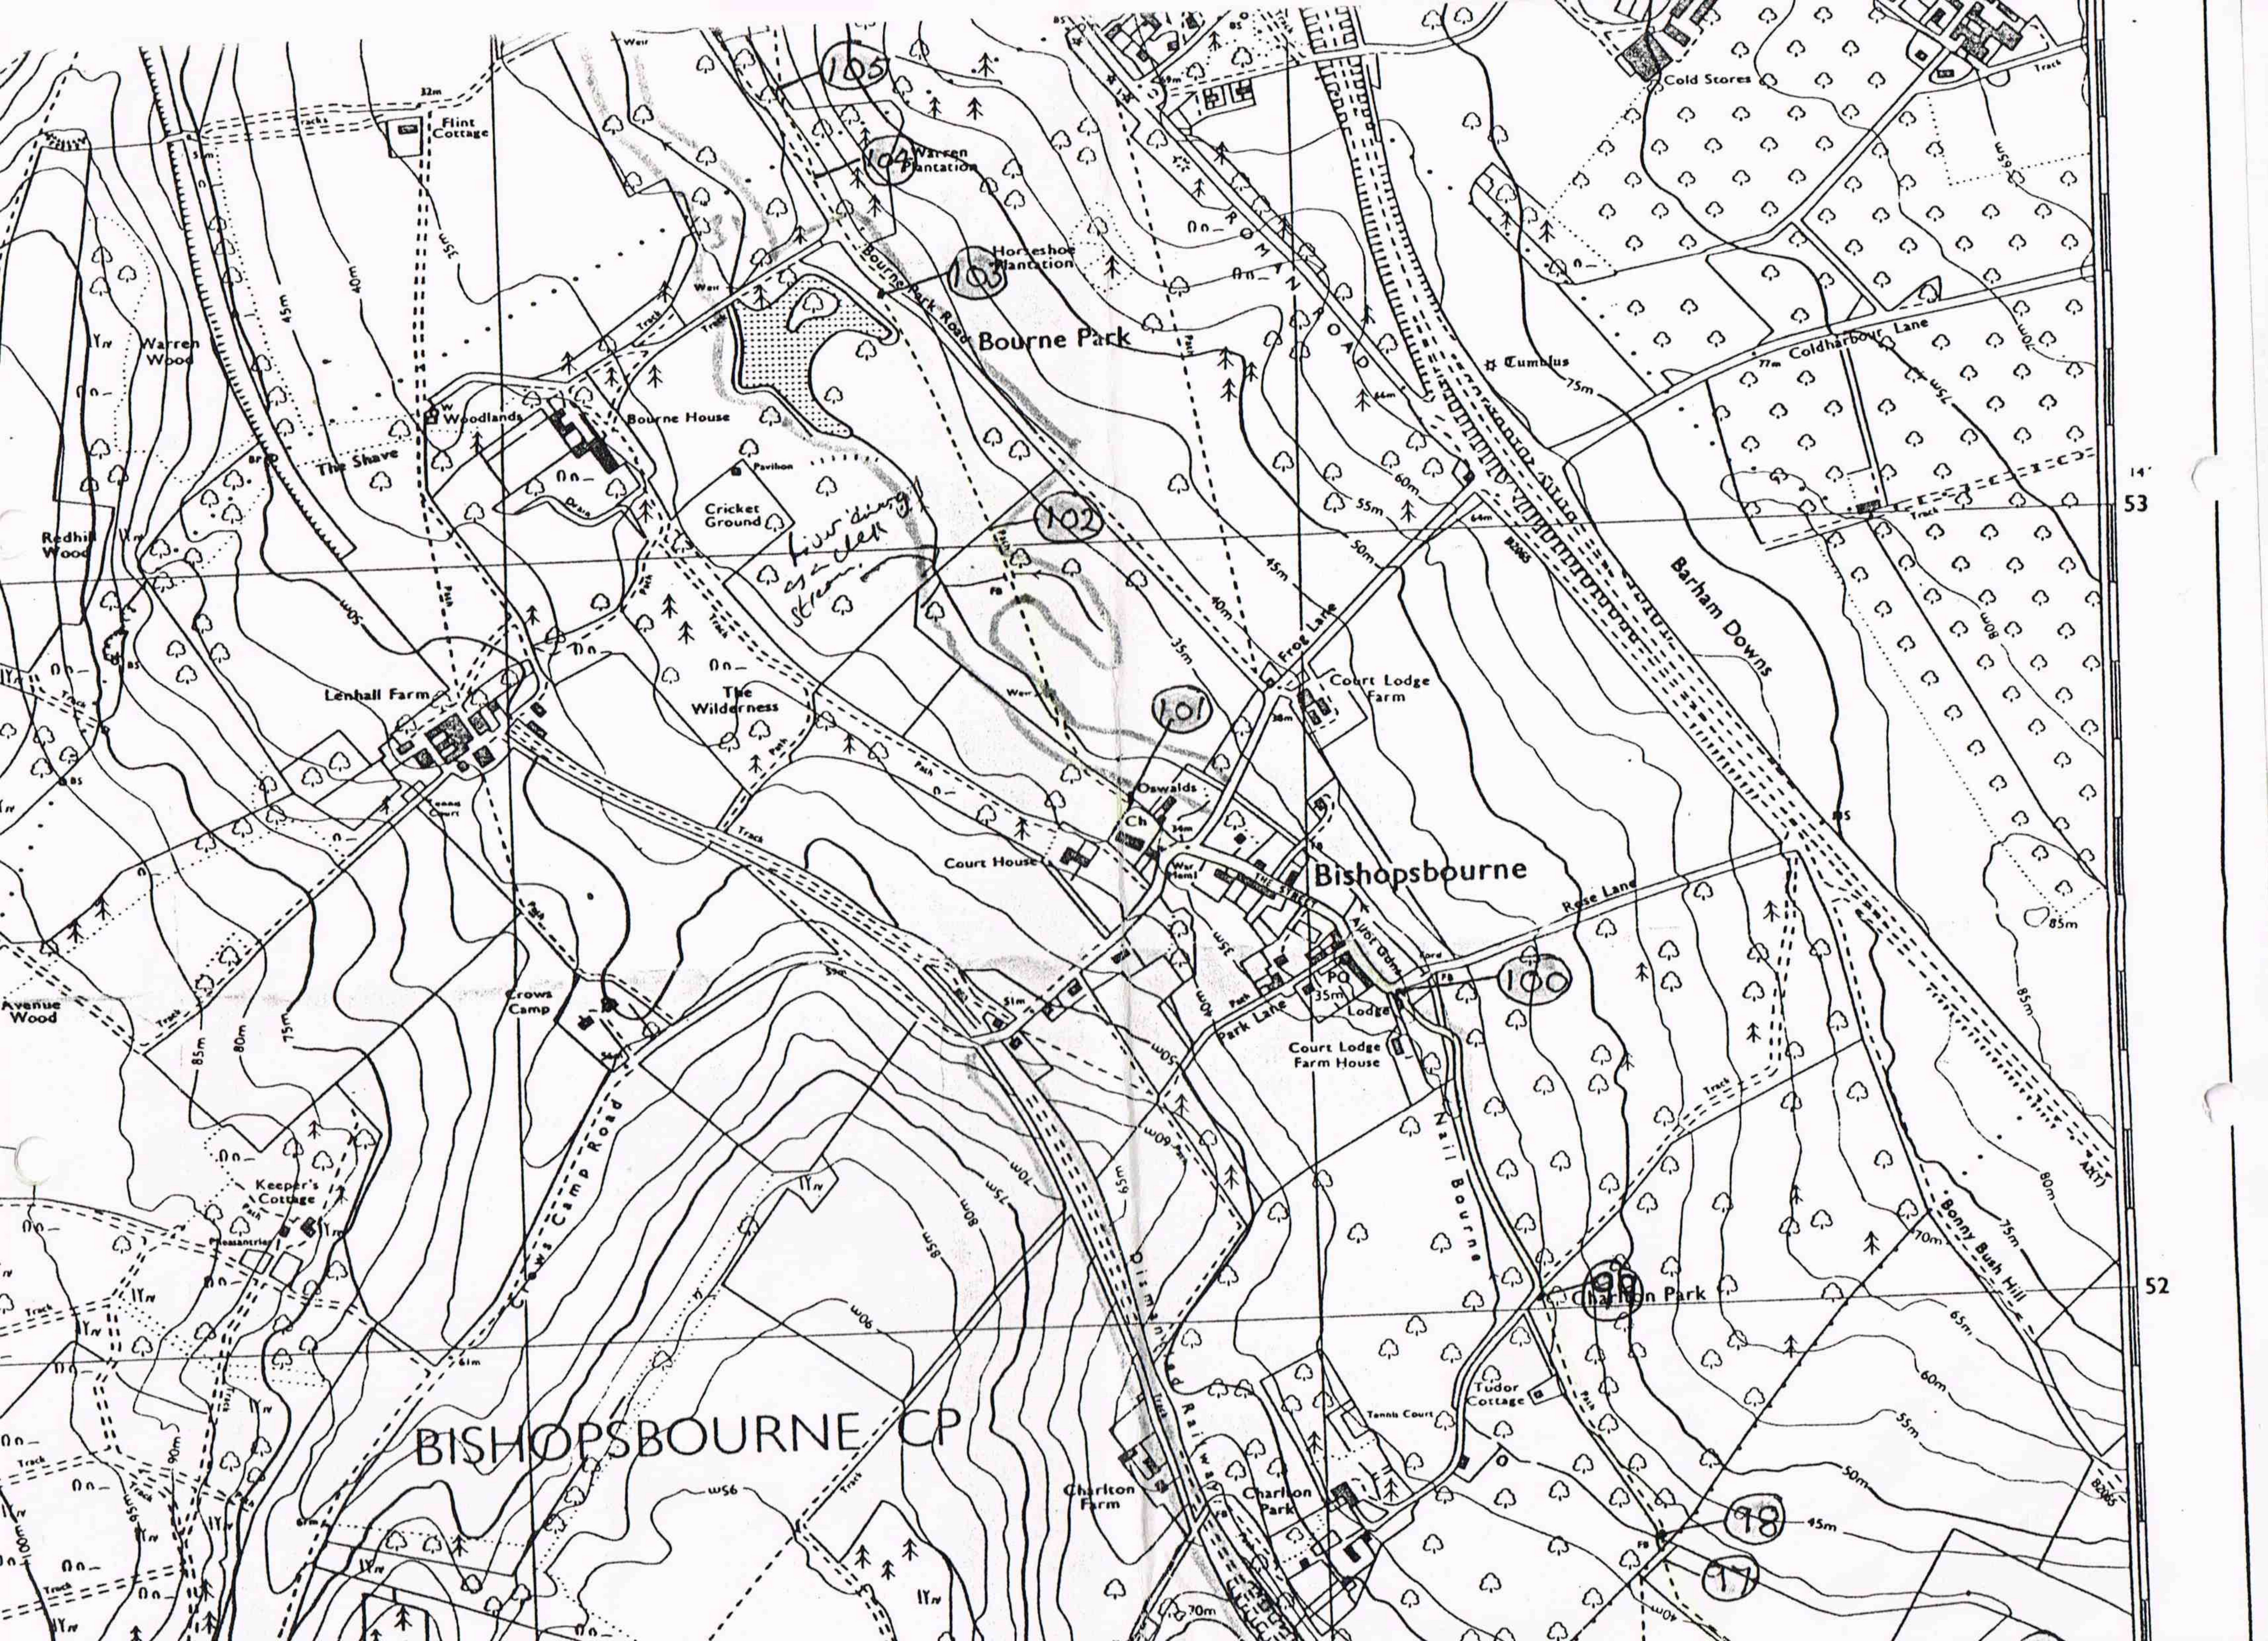

BISHOPSBOURNE CP

Bishopsbourne

Bourne Park

Barham Downs

Lenhall Farm

Court Lodge Farm House

Charlton Park

Charlton Farm

Charlton Park

Flint Cottage

Warren Plantation

Horseshoe Plantation

Cold Stores

Cricket Ground

Court Lodge Farm

The Shave

The Wilderness

Court House

Oswalds

Lodge

Keeper's Cottage

Tudor Cottage

Tennis Court

Redhill Wood

Warren Wood

Avenue Wood

Crows Camp

Bonny Bush Mill

14'
53

52