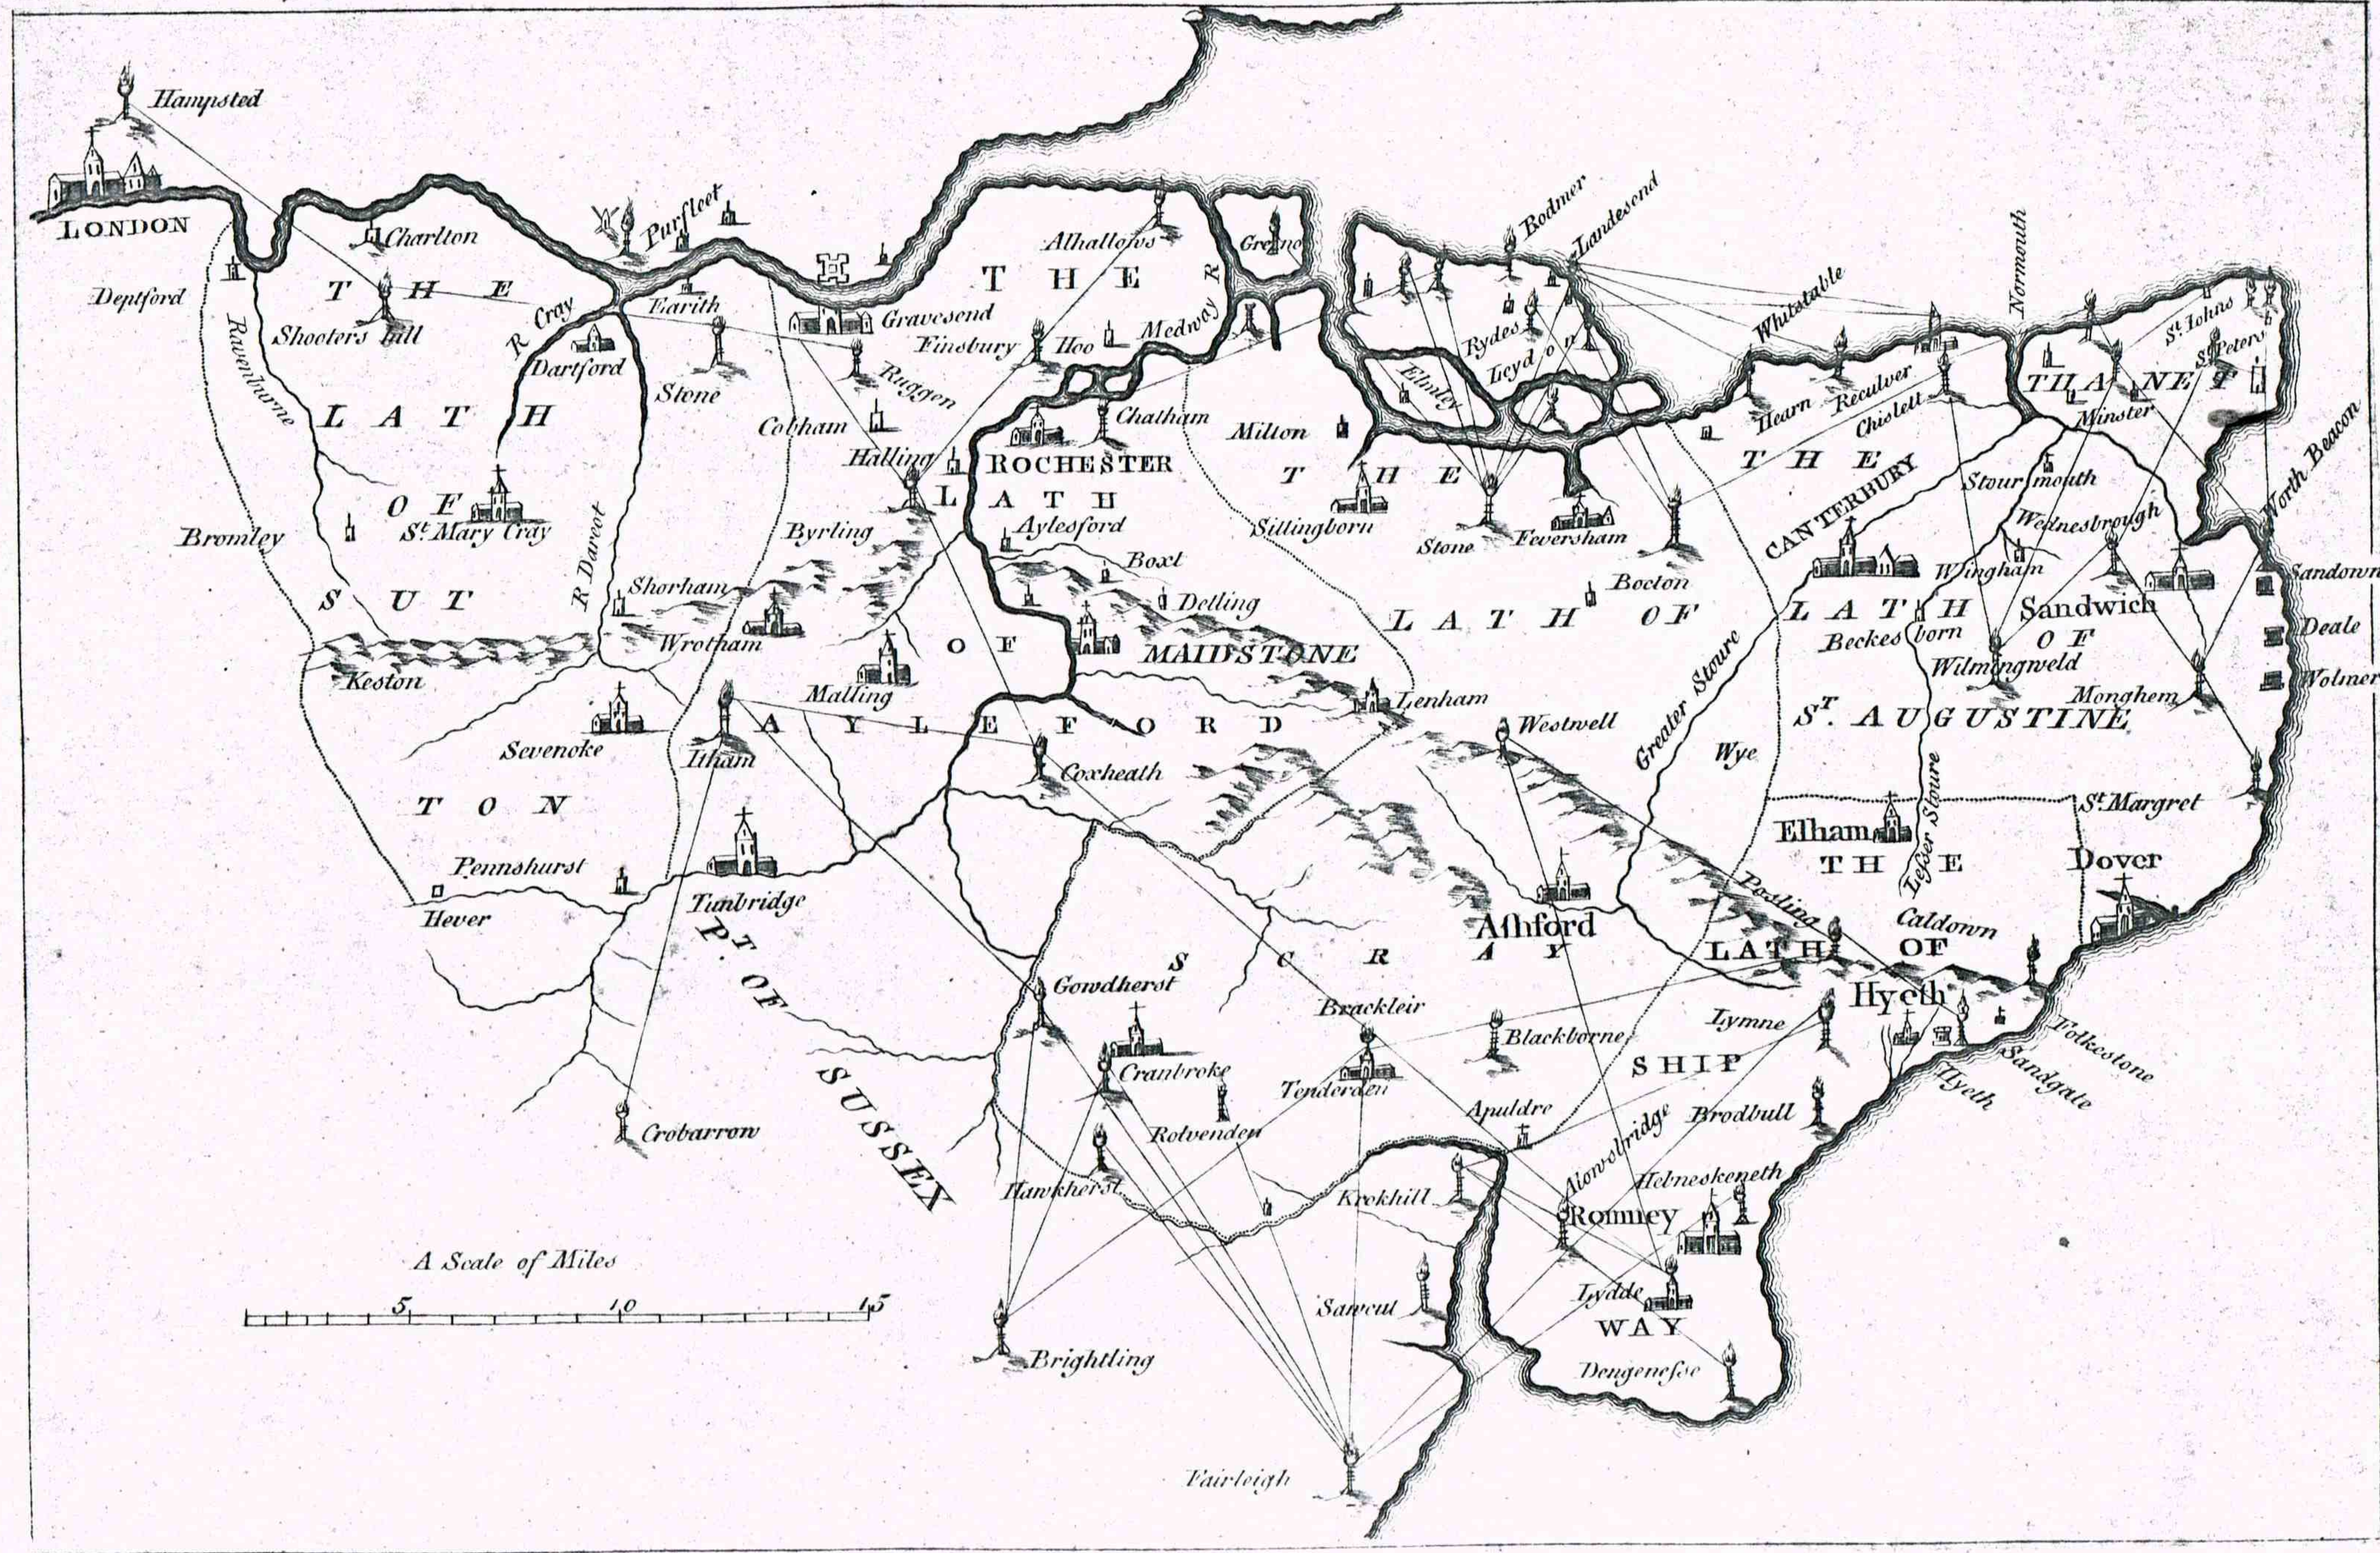

A MAP of the DISTRICTS of KENT as they were appoynted by the Statute in the 13th Year of the said QUEEN ELIZABETH I. Chamberlain to P. COBHAM. L<sup>d</sup> Lieut. of KENT. From Lombard's Perambulation of Kent.

A Scale of Miles  
0 5 10 15

A MAP of the BEACONS in KENT as they were appointed by S<sup>R</sup> WILLIAM BROOKE  
 JP. COBHAM. L<sup>d</sup> Chamberlain to QUEEN ELIZABETH L<sup>d</sup> Lieut. of KENT. From Lombard's Perambulation of Kent.