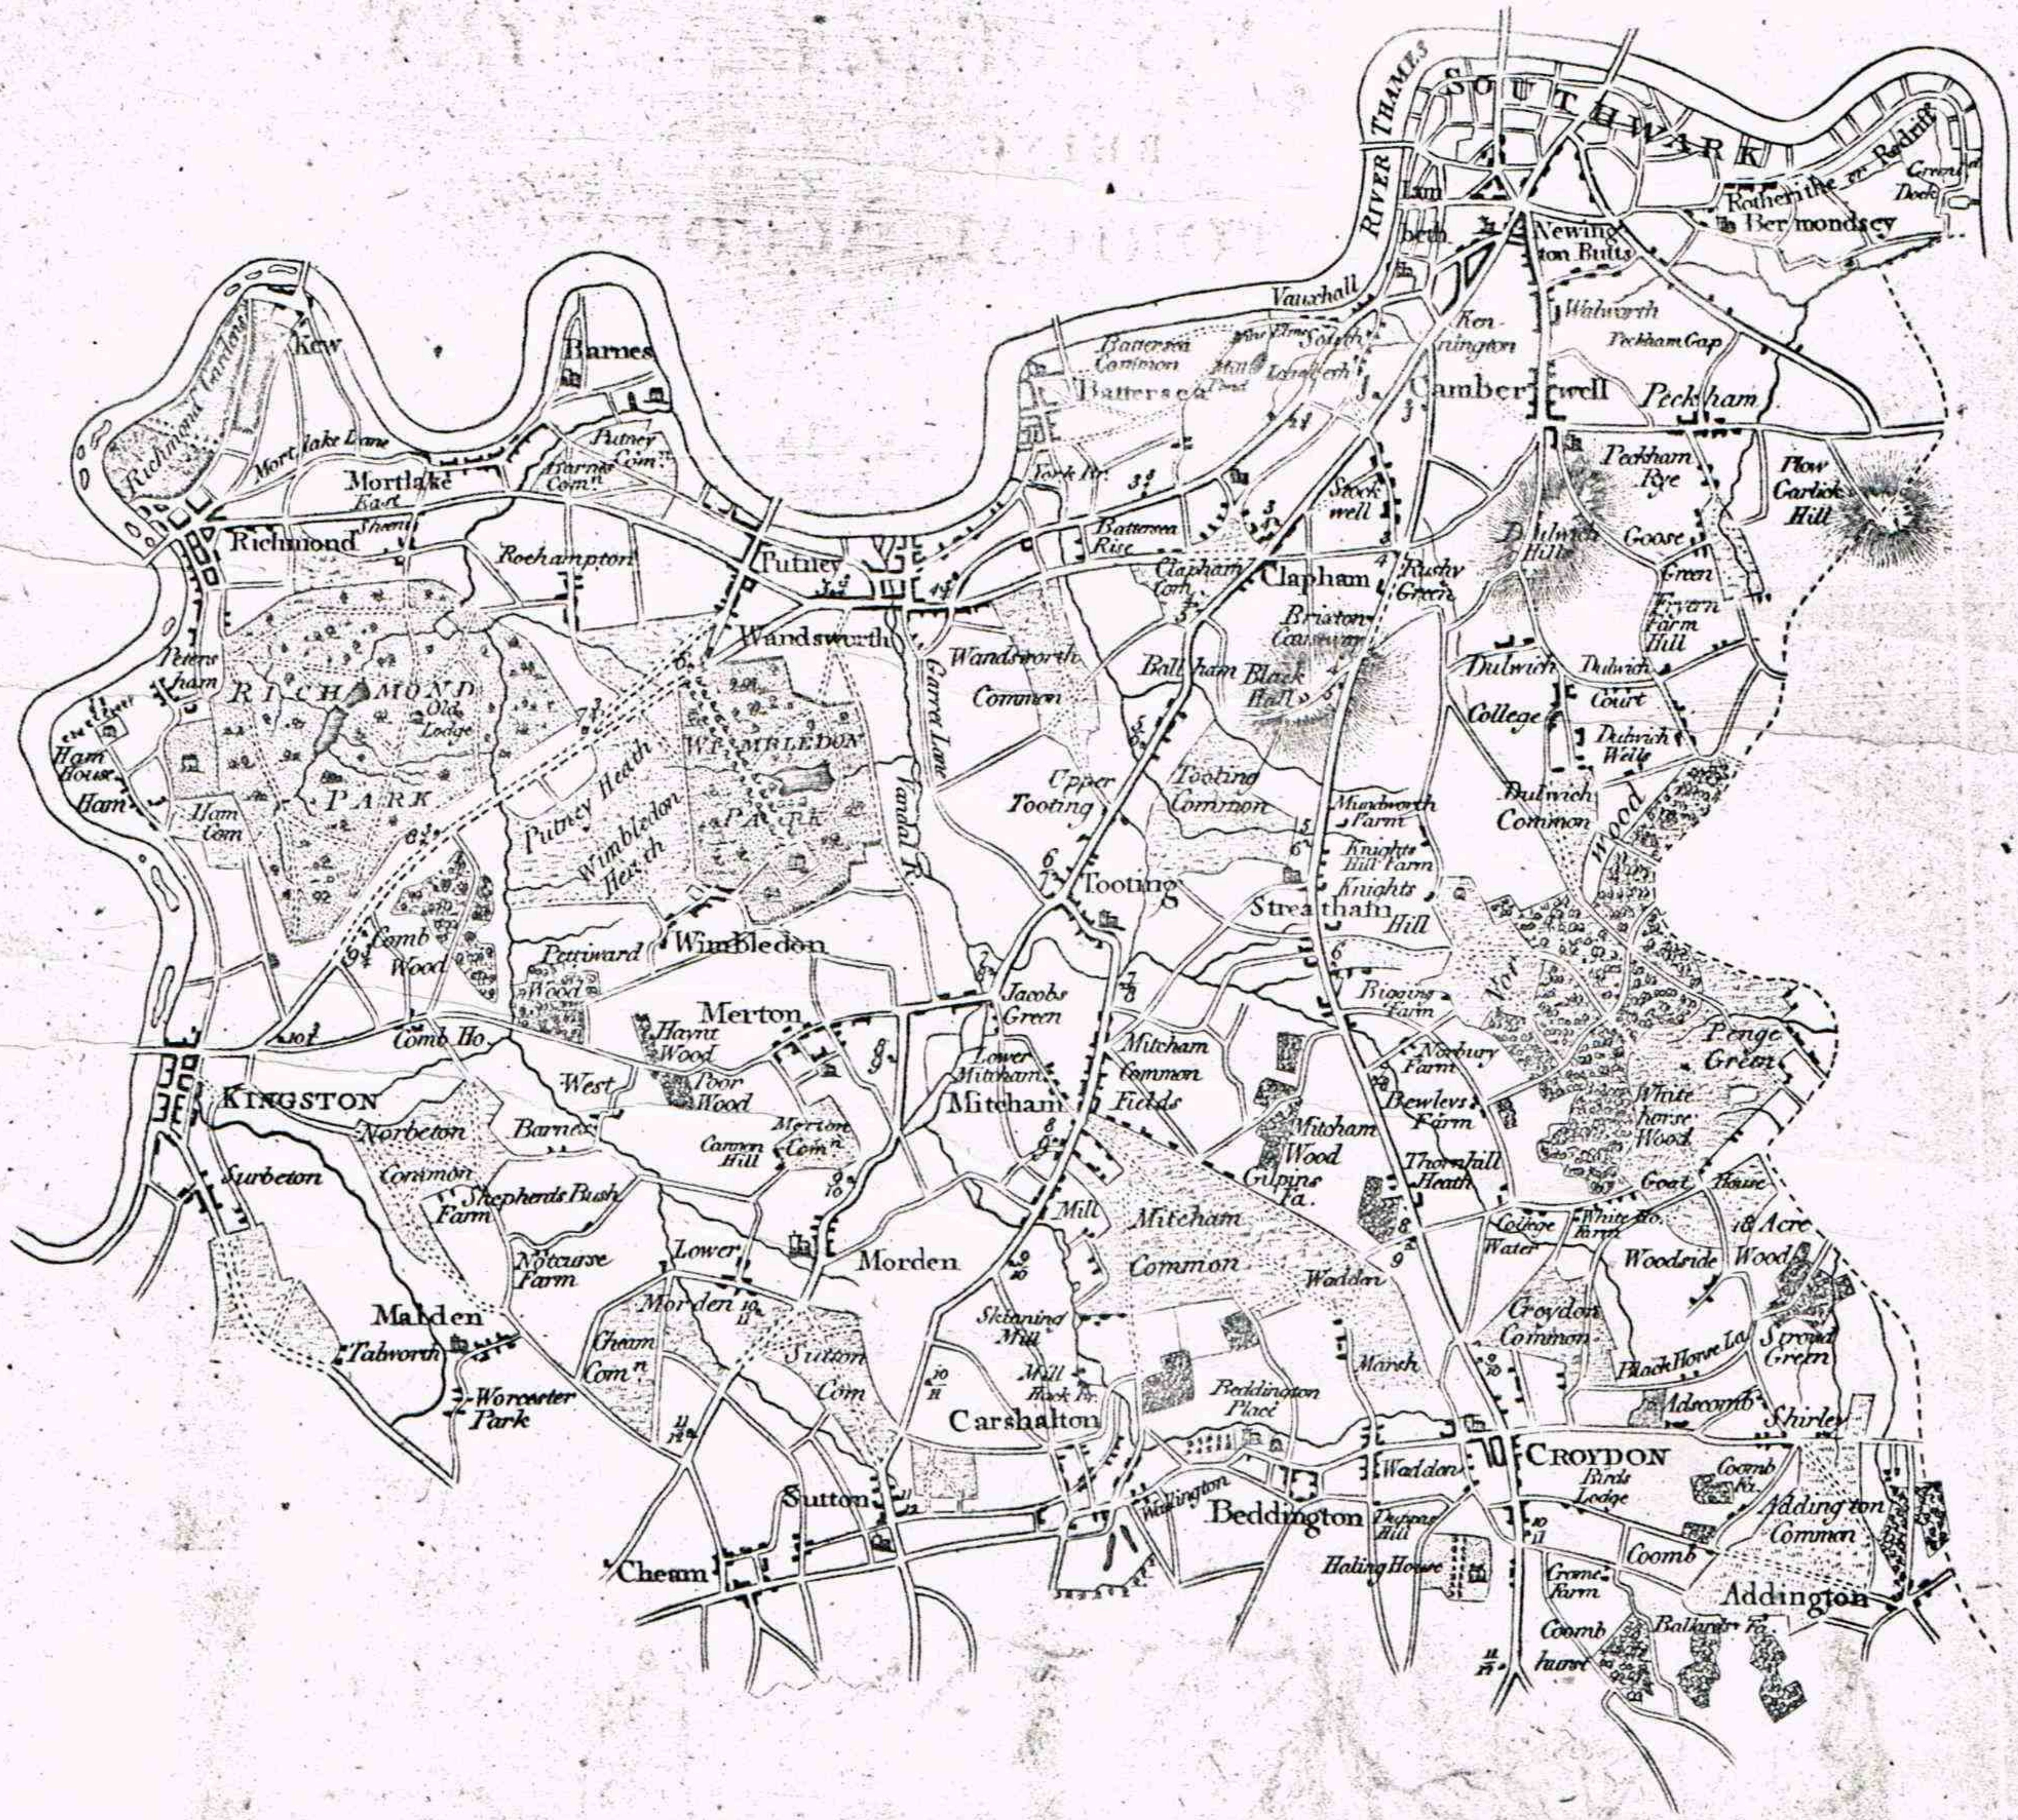

A MAP of
 those
PARISHES
 in
 the Counties of
KENT AND ESSEX
 which lie within Twelve Miles
 of
LONDON.

J. Cary sculp.

*A Map of that part of the County of Surrey
which lies within 12 Miles of London.*

MAP
of the County of
MIDDLESEX

HUNDRED
of
BLACKHEATH.

A.D. 1778.

SURREY

PART OF KENT

The HUNDRED of
BROMLEY
and
BECKENHAM

A Scale of 2 Miles.

THE HUNDRED OF LESNES