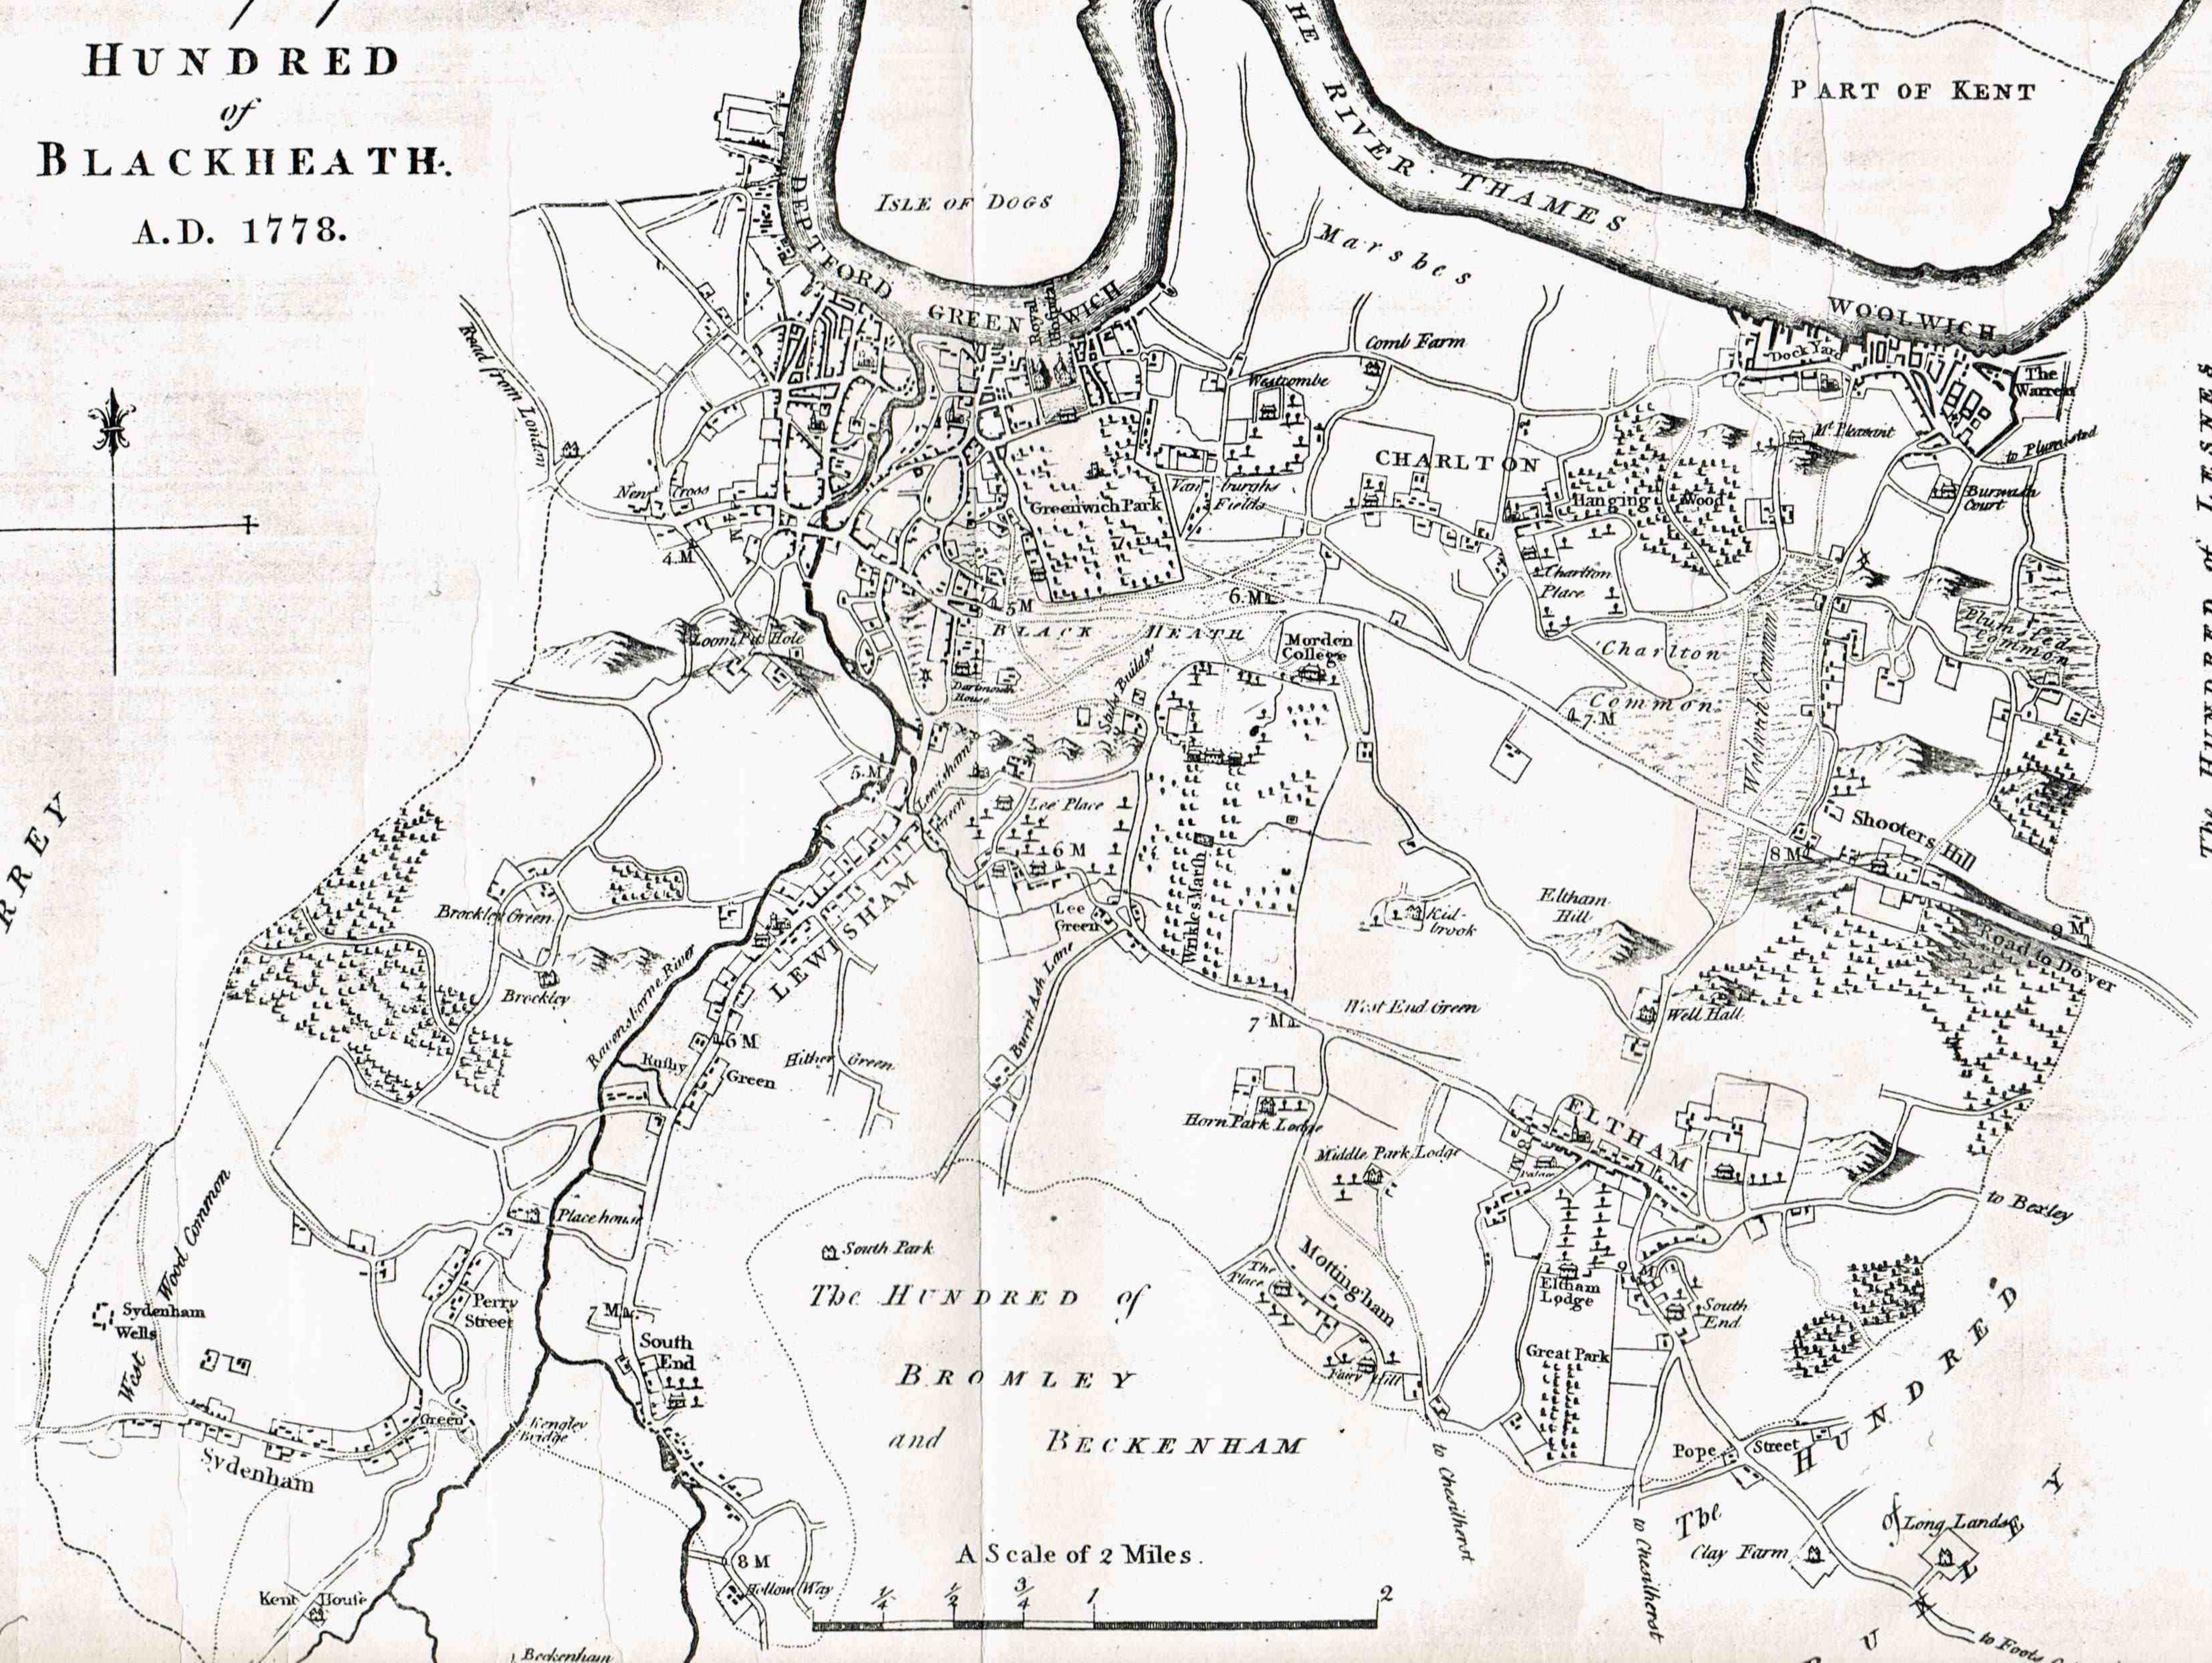

A MAP of
 those
PARISHES
 in
 the Counties of
KENT AND ESSEX
 which lie within Twelve Miles
 of
LONDON.

J. Cary sculp.

*A Map of that part of the County of Surrey
which lies within 12 Miles of London.*

MAP
of the County of
MIDDLESEX

HUNDRED
of
BLACKHEATH.

A.D. 1778.

SURREY

PART OF KENT

The HUNDRED of
BROMLEY
and
BECKENHAM

A Scale of 2 Miles.

THE HUNDRED OF LESNES