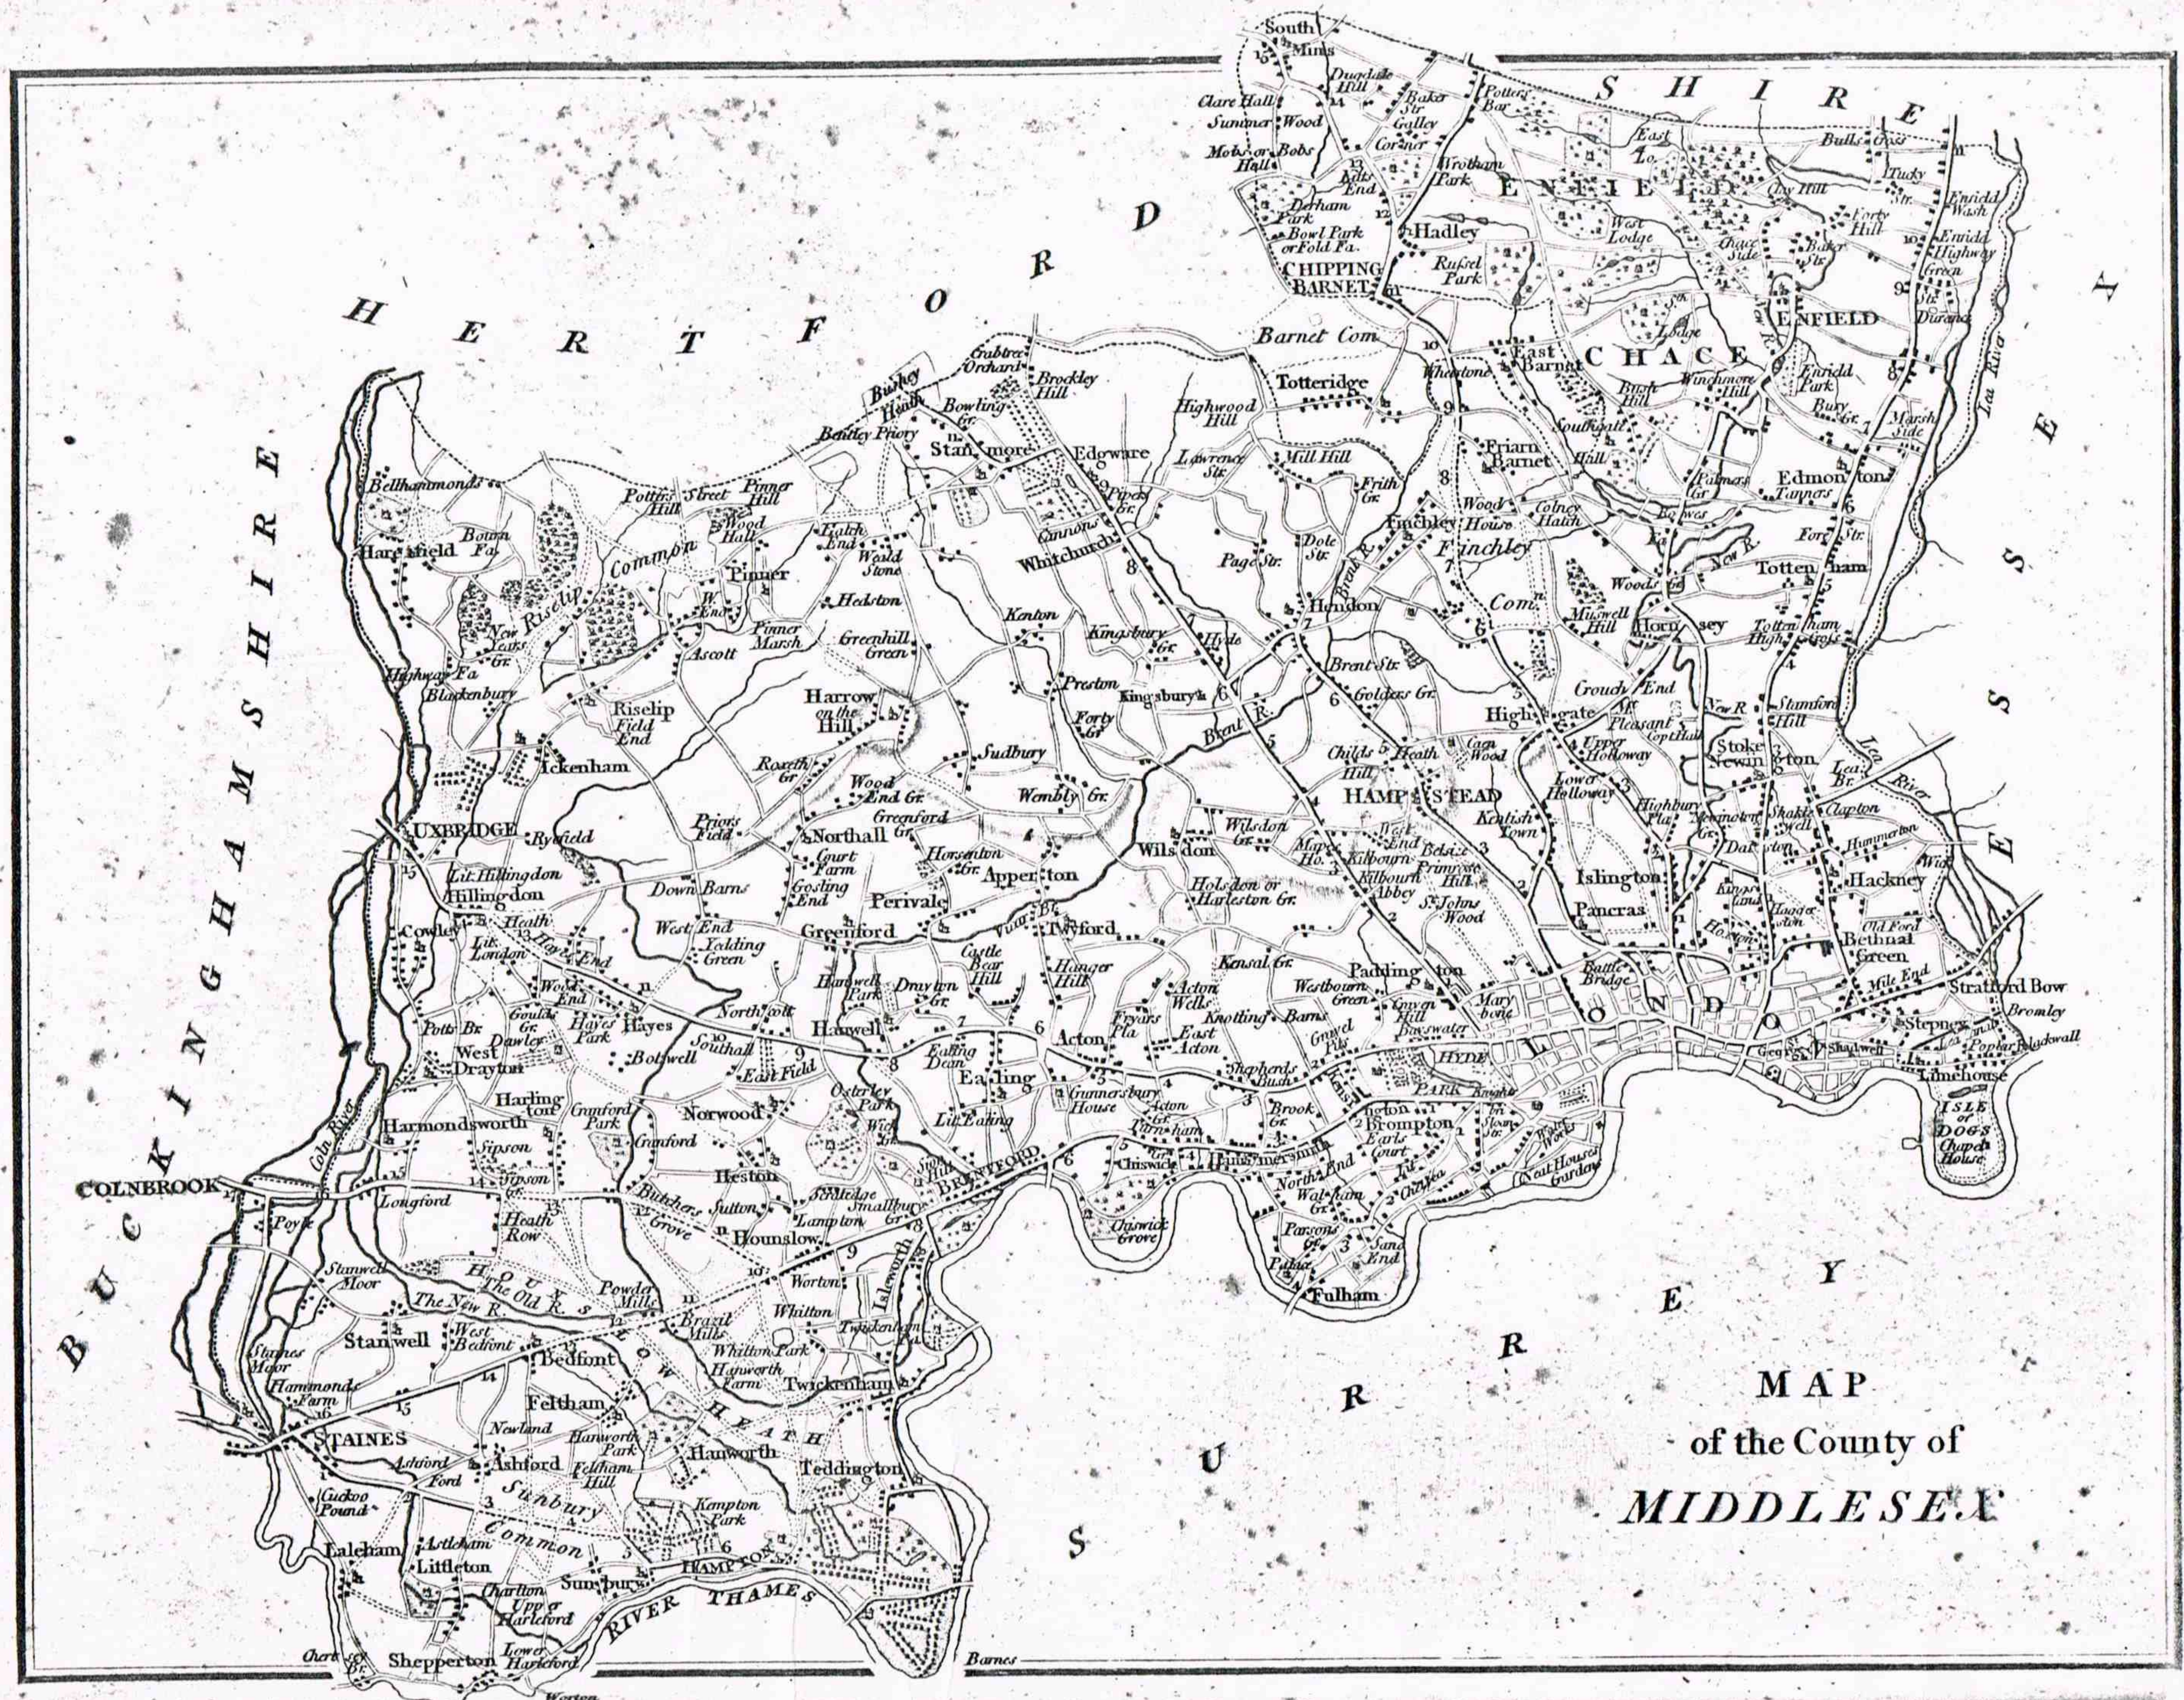

A MAP of
 those
PARISHES
 in
 the Counties of
KENT AND ESSEX
 which lie within Twelve Miles
 of
LONDON.

J. Cary sculp.

*A Map of that part of the County of Surrey
which lies within 12 Miles of London.*

MAP
of the County of
MIDDLESEX

HUNDRED
of
BLACKHEATH.

A.D. 1778.

SURREY

PART OF KENT

The HUNDRED of
BROMLEY
and
BECKENHAM

A Scale of 2 Miles.

THE HUNDRED OF LESNES