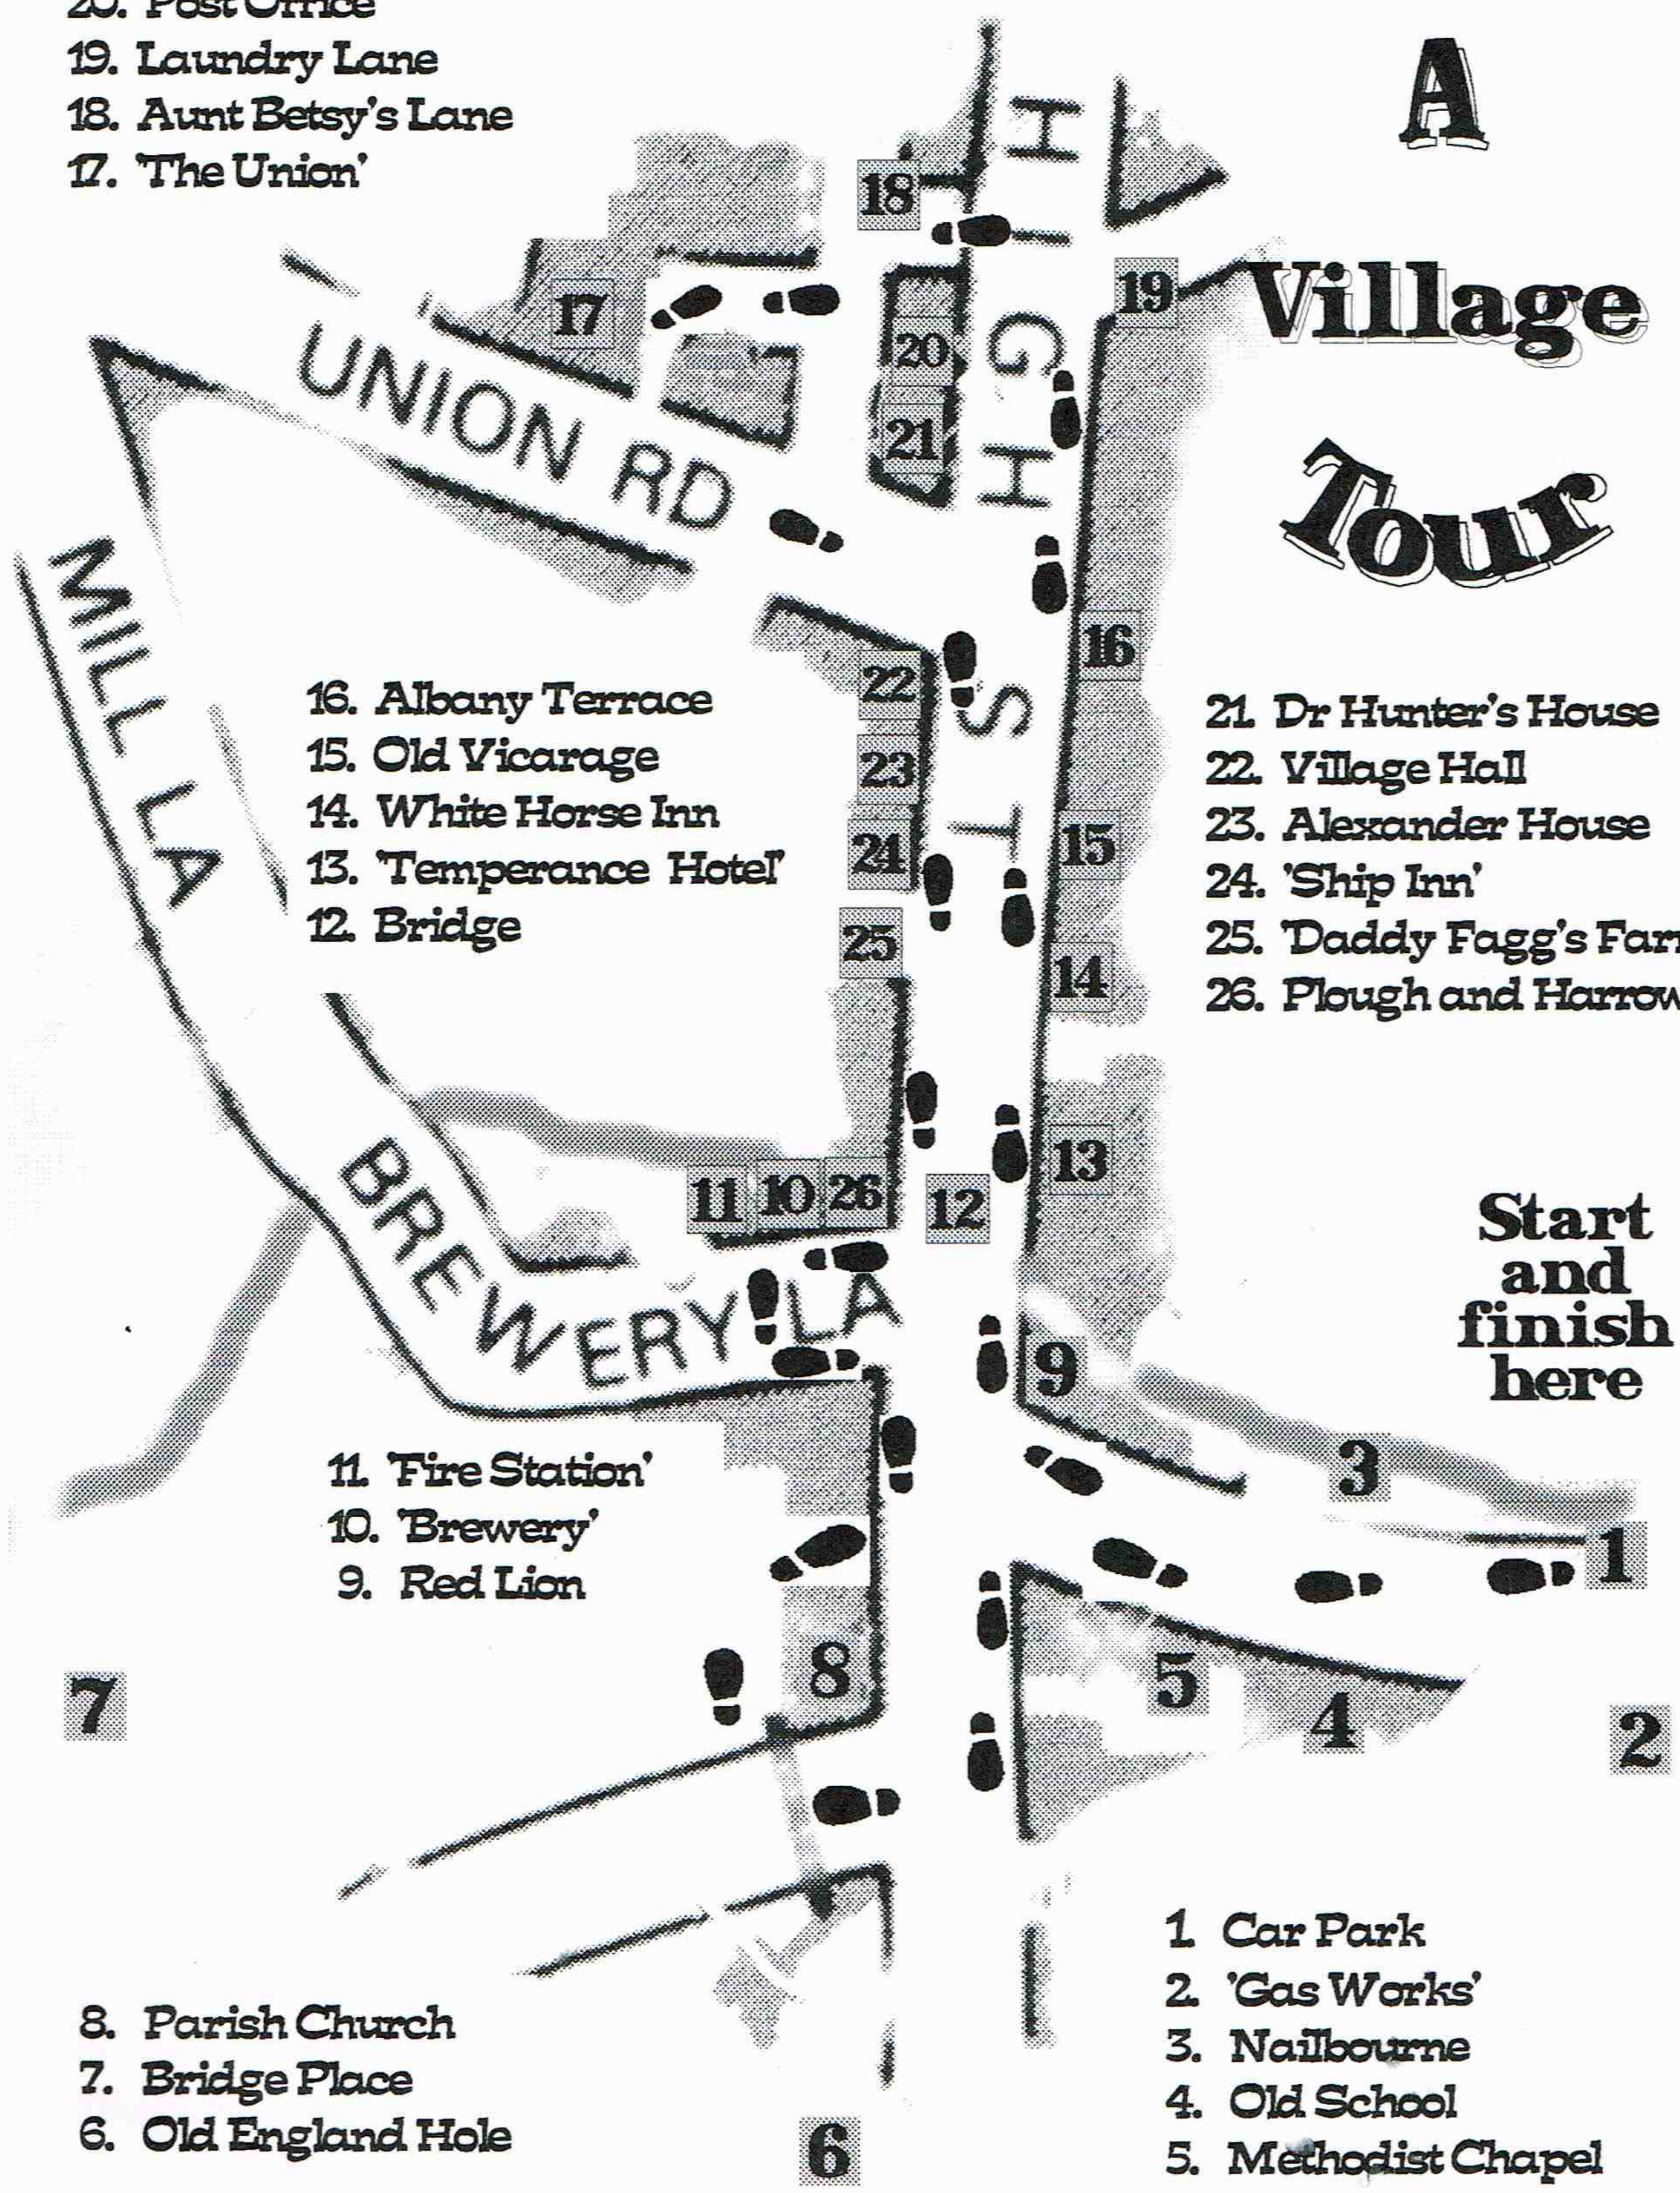

Bridge

- 20. Post Office
- 19. Laundry Lane
- 18. Aunt Betsy's Lane
- 17. 'The Union'

A

Village

Tour

- 21. Dr Hunter's House
- 22. Village Hall
- 23. Alexander House
- 24. 'Ship Inn'
- 25. 'Daddy Fagg's Farm'
- 26. Plough and Harrow

**Start
and
finish
here**

- 8. Parish Church
- 7. Bridge Place
- 6. Old England Hole

- 1. Car Park
- 2. 'Gas Works'
- 3. Nailbourne
- 4. Old School
- 5. Methodist Chapel