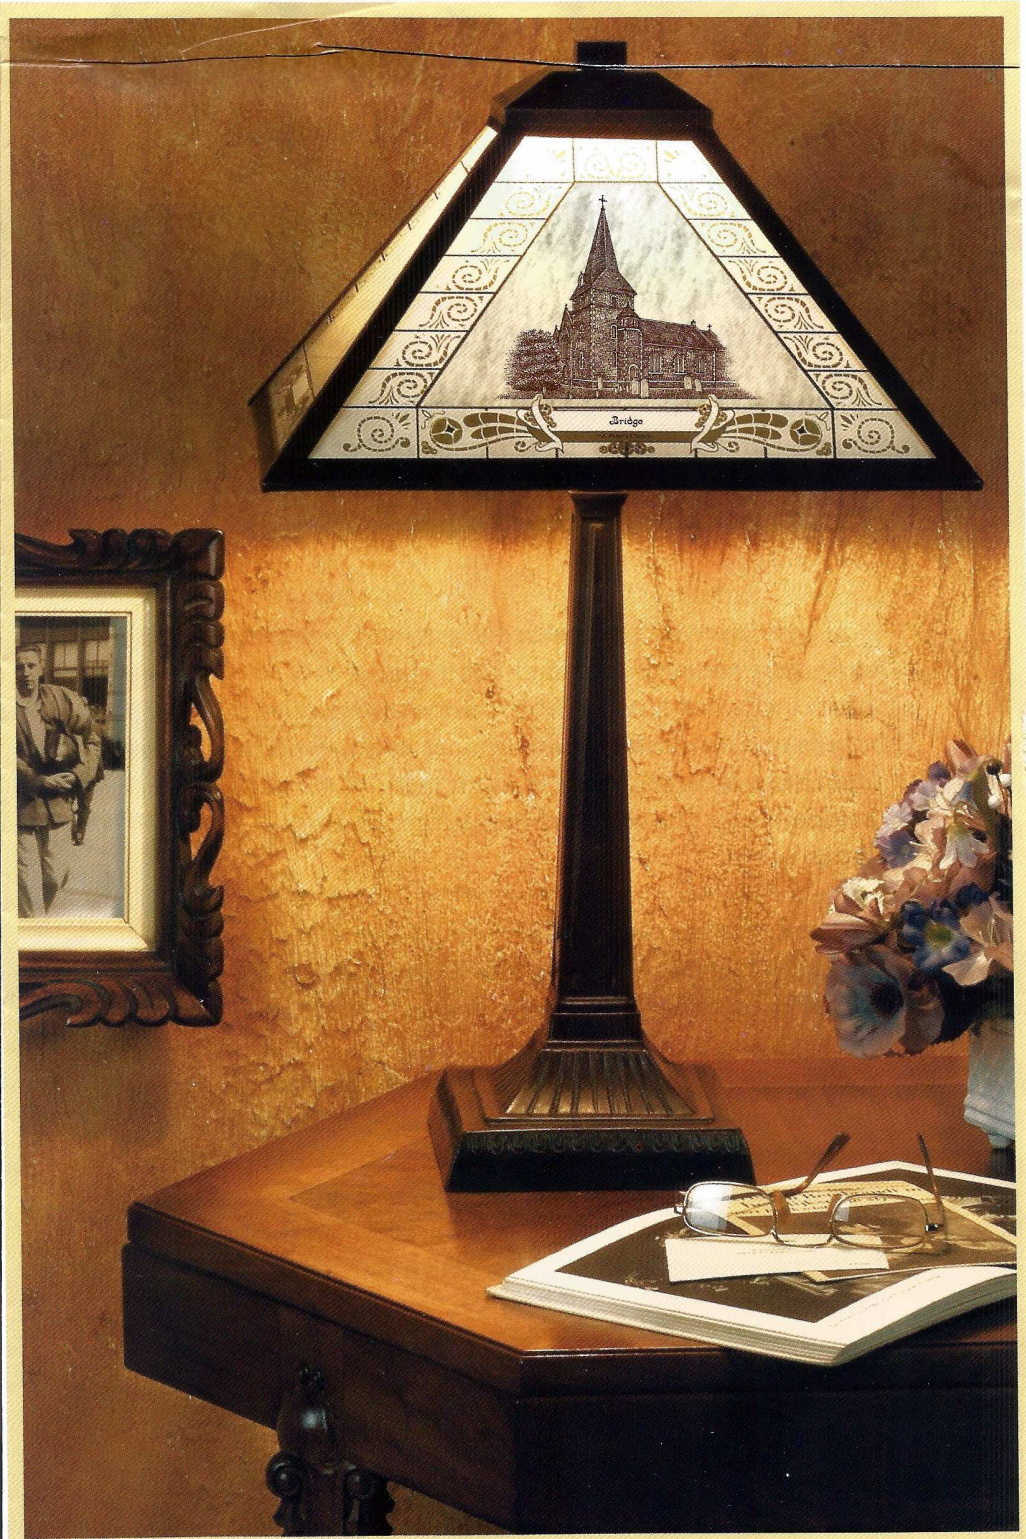

New!

Bridge

Limited Edition
Bridge
Luxury*Table Lamp

*18-carat gold burned into glass!