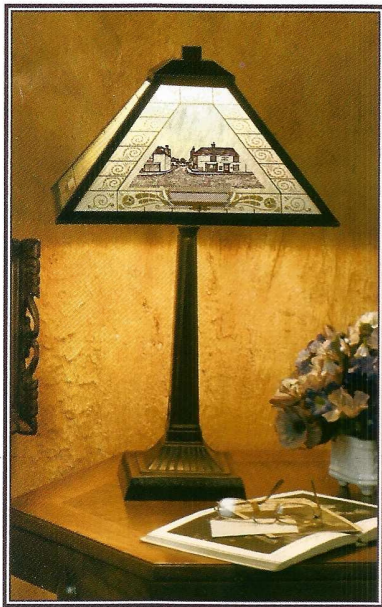

Guaranteed Exclusivity

This edition of the Luxury Table Lamp guarantees exclusive ownership. As this edition will only be available for a short time and will never be repeated. With each Lamp you will also get a Certificate of Authenticity. With this you know that you will purchase a quality product. Not only now, but for years to come.

That is why you should act as soon as possible, at the latest by 17 October 2006, the date on which registrations will be irrevocably closed. Truly it would be a shame to pass up this unique opportunity.

Golden Thoughts

"Memories are what we thrive on. They form part of everyone of us. We cherish good and beautiful memories and carry them with us. When creating this Luxury Table Lamp I was mostly thinking of the good things in life that you are reminded of when seeing these motifs of Bridge.