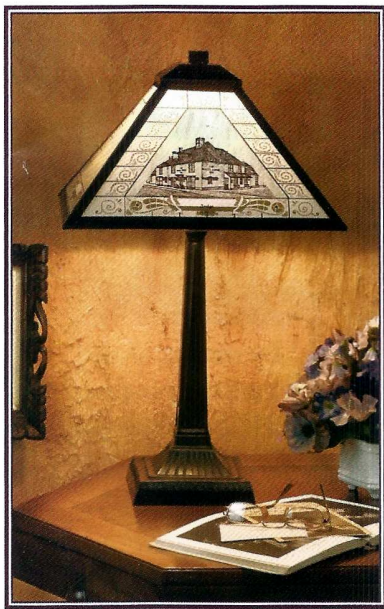

With Certificate of Authenticity

(Real dimensions H= 57 cm and W= 34 cm)

This unique Luxury Table Lamp will provide you with years of stylish conviviality: just think of the unusual shade with its Bridge motifs, its unique luminance, its rich 18-carat gold and the base which supports it all. This edition comes with a Certificate of Authenticity, which you will receive together with your very own Table Lamp.

This Certificate of Authenticity confirms that your Table Lamp is part of a strictly limited edition and of course, that 18-carat gold was used for the gold borders.

In addition the Certificate of Authenticity guarantees that both the pen drawings and the gold have been burned into the glass at over 570°C. With this Certificate of Authenticity you know that you will purchase a quality product. Not only now, but for years to come.