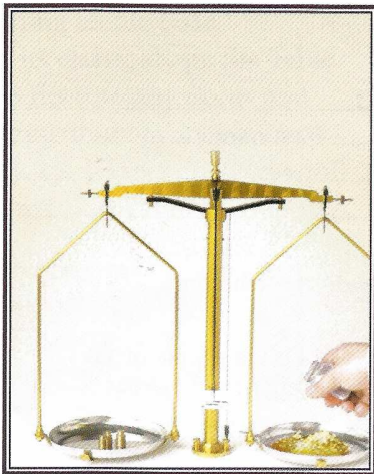

For the gold decoration as well as for the four fine pen drawings, the technical requirements were taken into account so as to burn the entire design permanently into the glass. The motifs are burned into the glass and will never fade. The burned-in gold will never lose its shine.