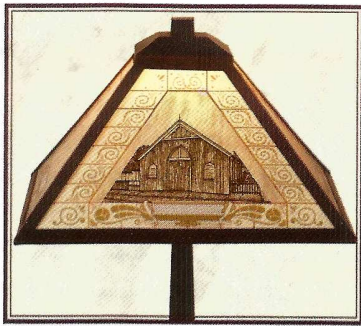

100% Satisfaction Guarantee

Completely handmade