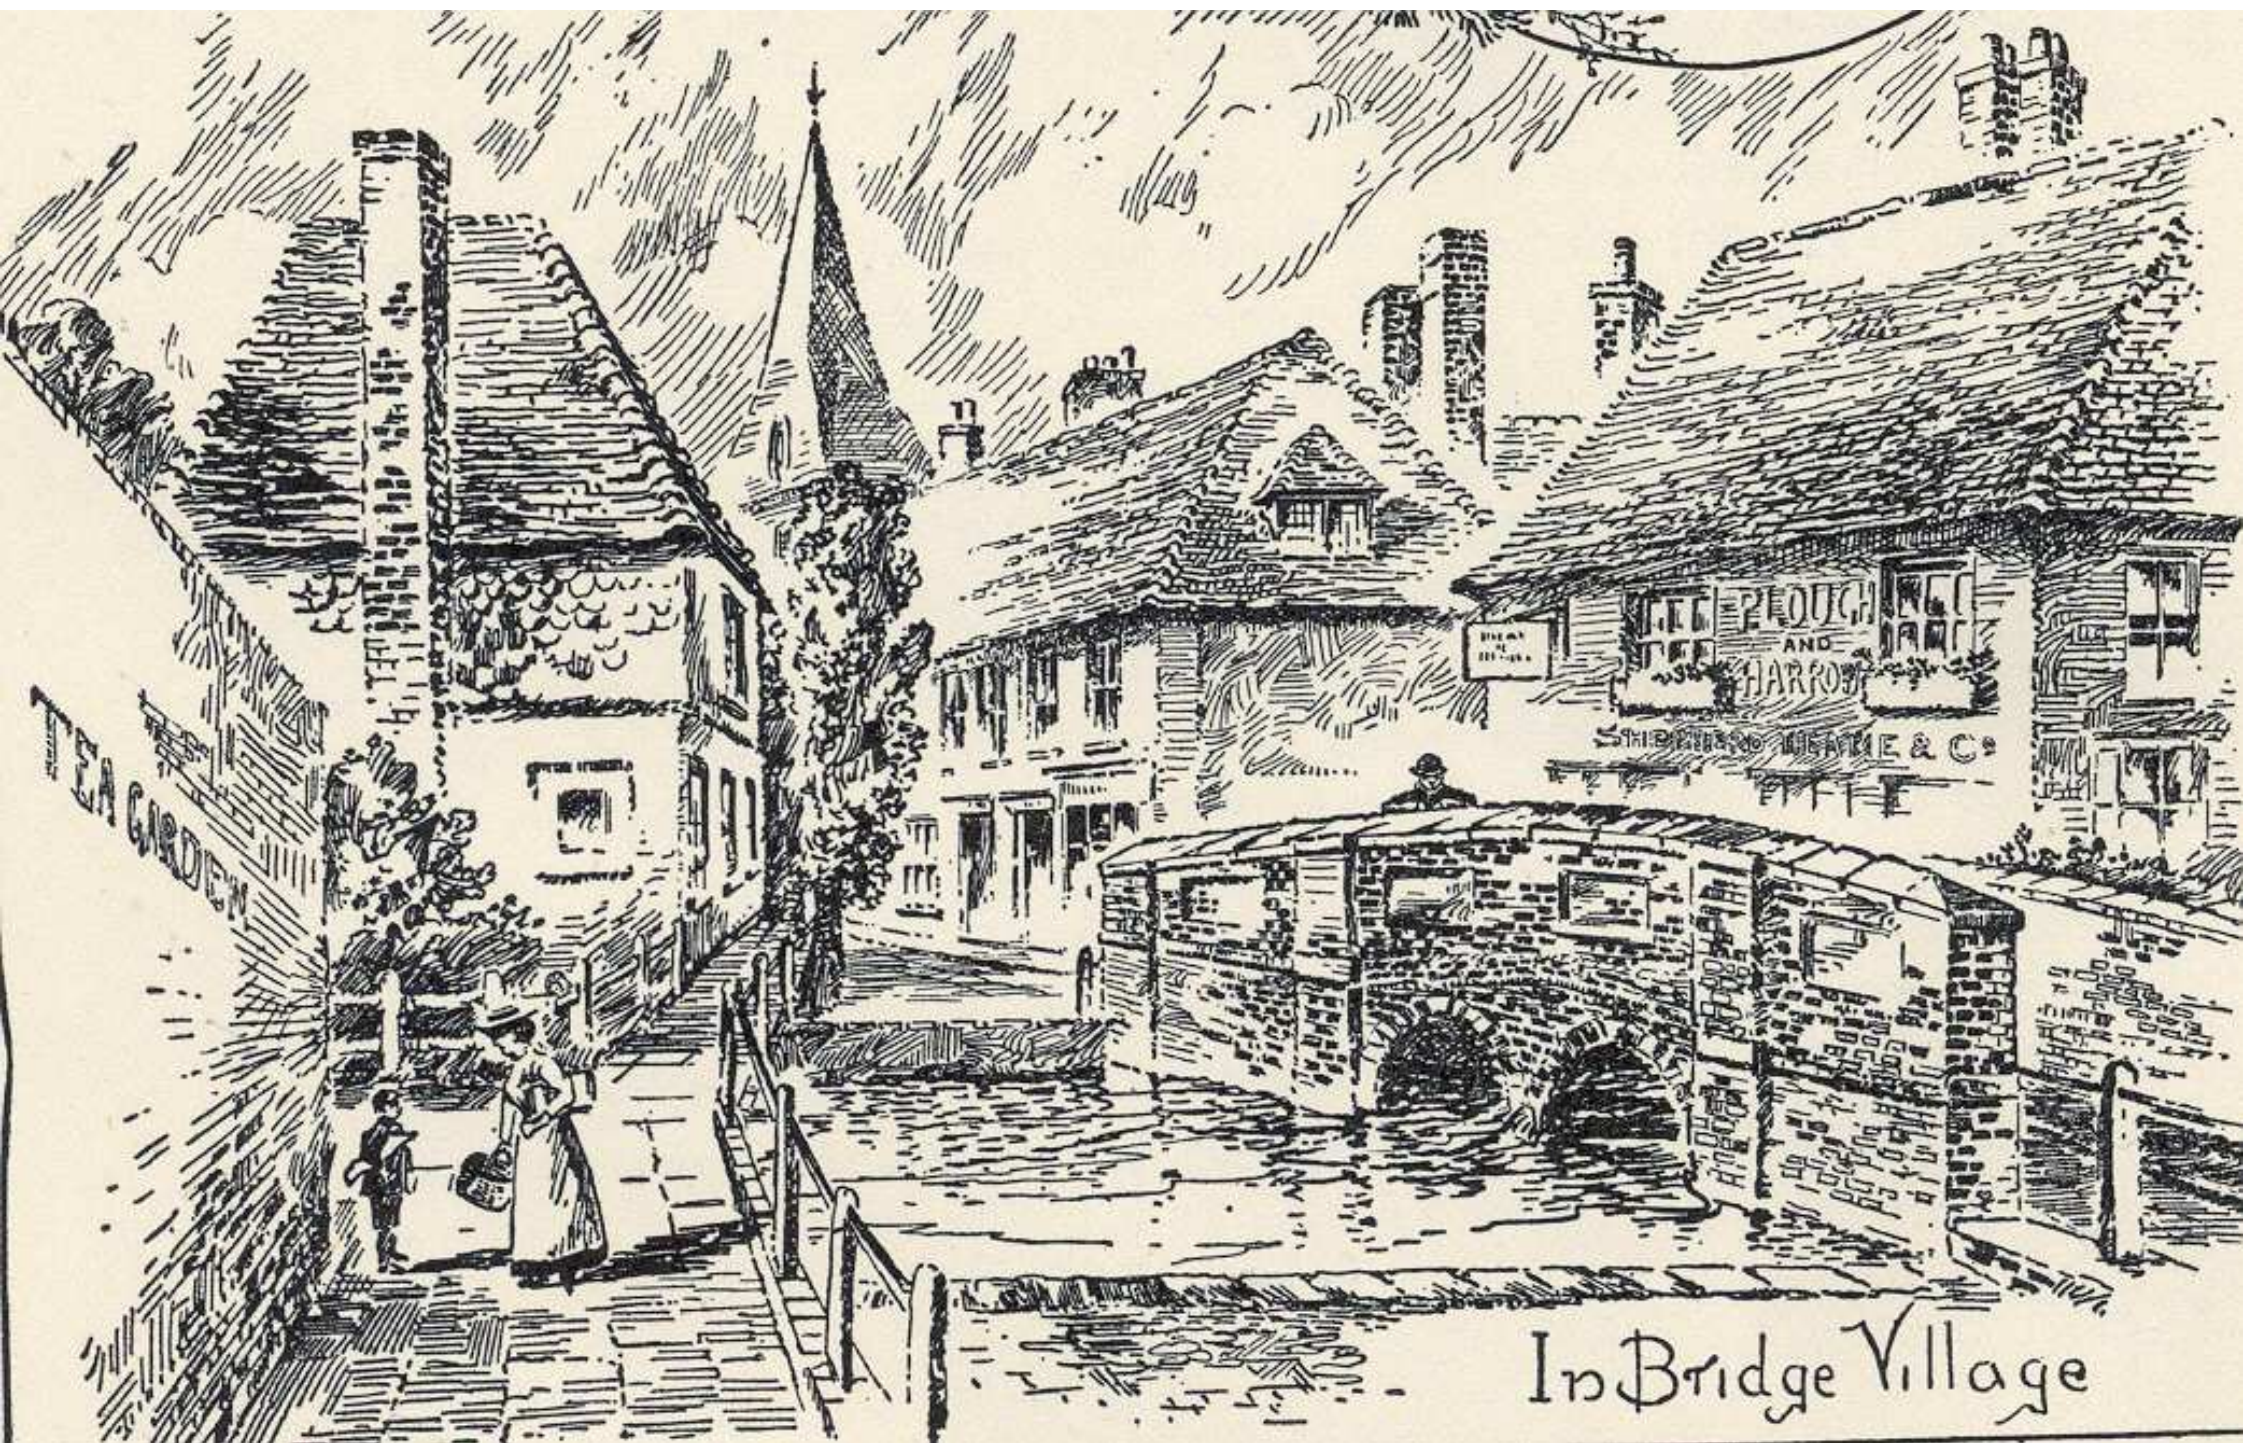

WHITE HORSE
INN
ASH & SONS 117
LONDON PORTER

In Bridge Village

SADDLER
STERER

Bridge Hill from High Street

Bridge, High Street

Bridge. Bridge Hill.

Bridge, Canterbury Hill.

Bridge, High Street Hill.