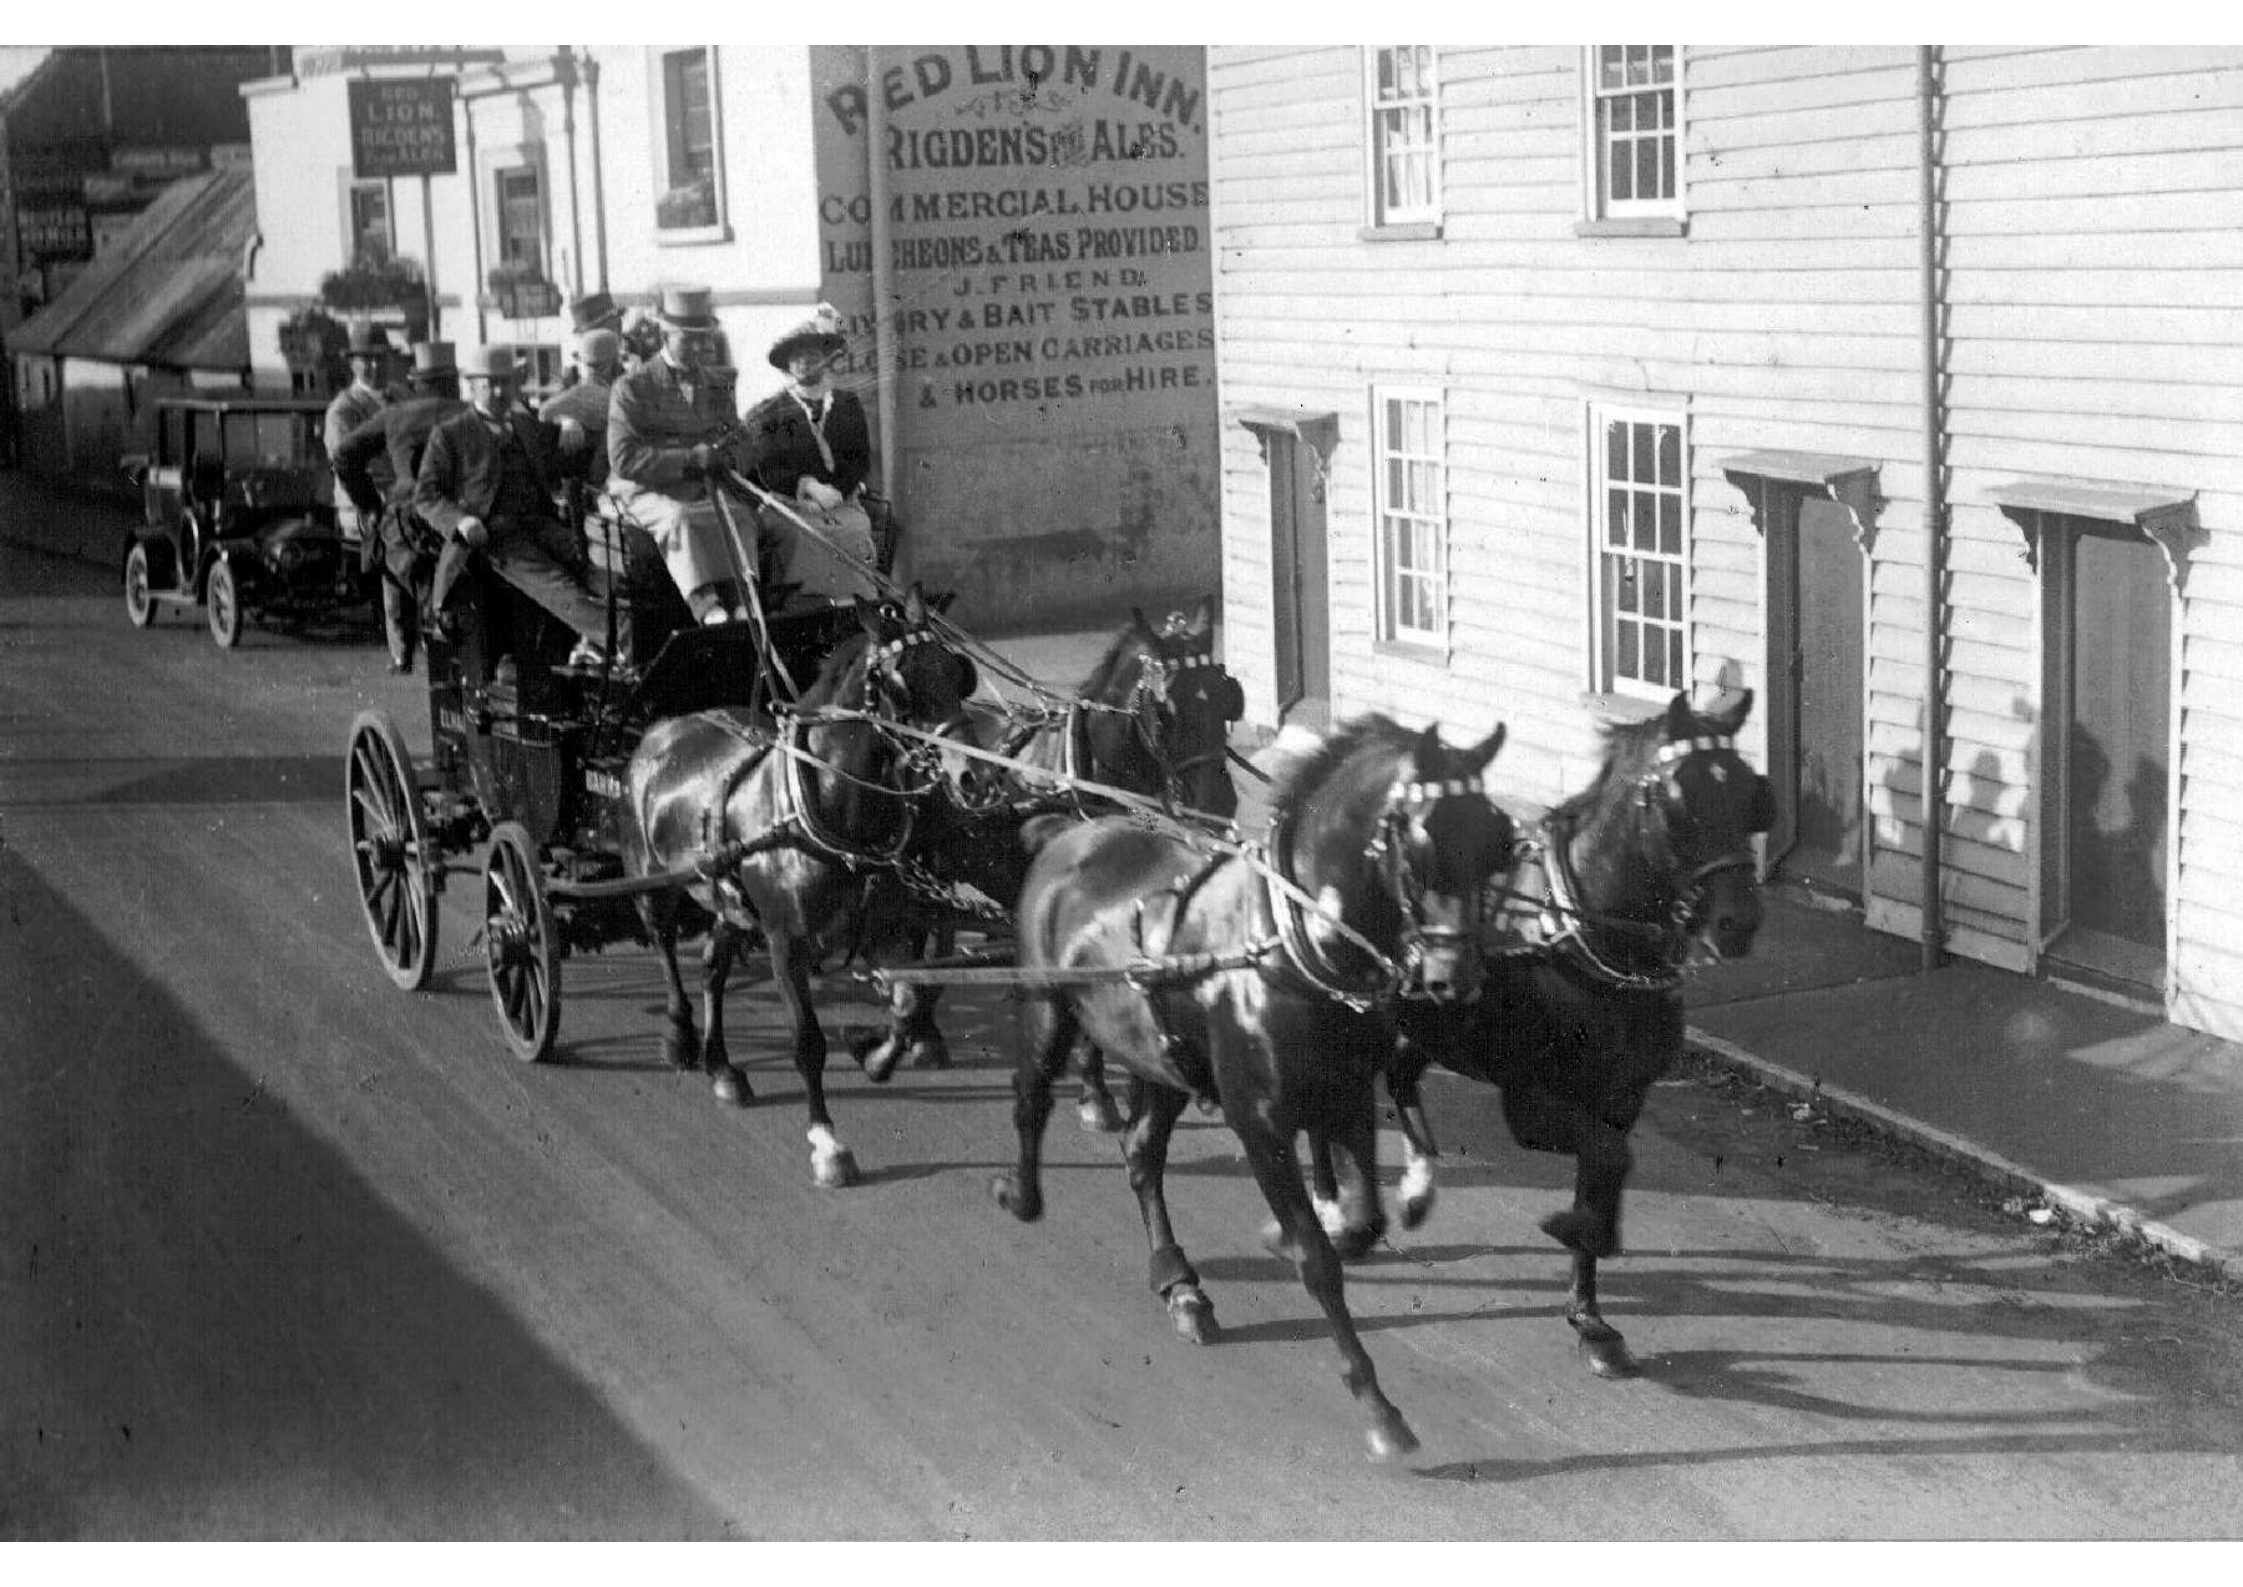

WHITE HORSE
INN
ASH & SONS 117
LONDON PORTER

In Bridge Village

SADDLER
STERER

Bridge Hill from High Street

Bridge, High Street

Bridge. Bridge Hill.

Bridge, Canterbury Hill.

Bridge, High Street Hill.