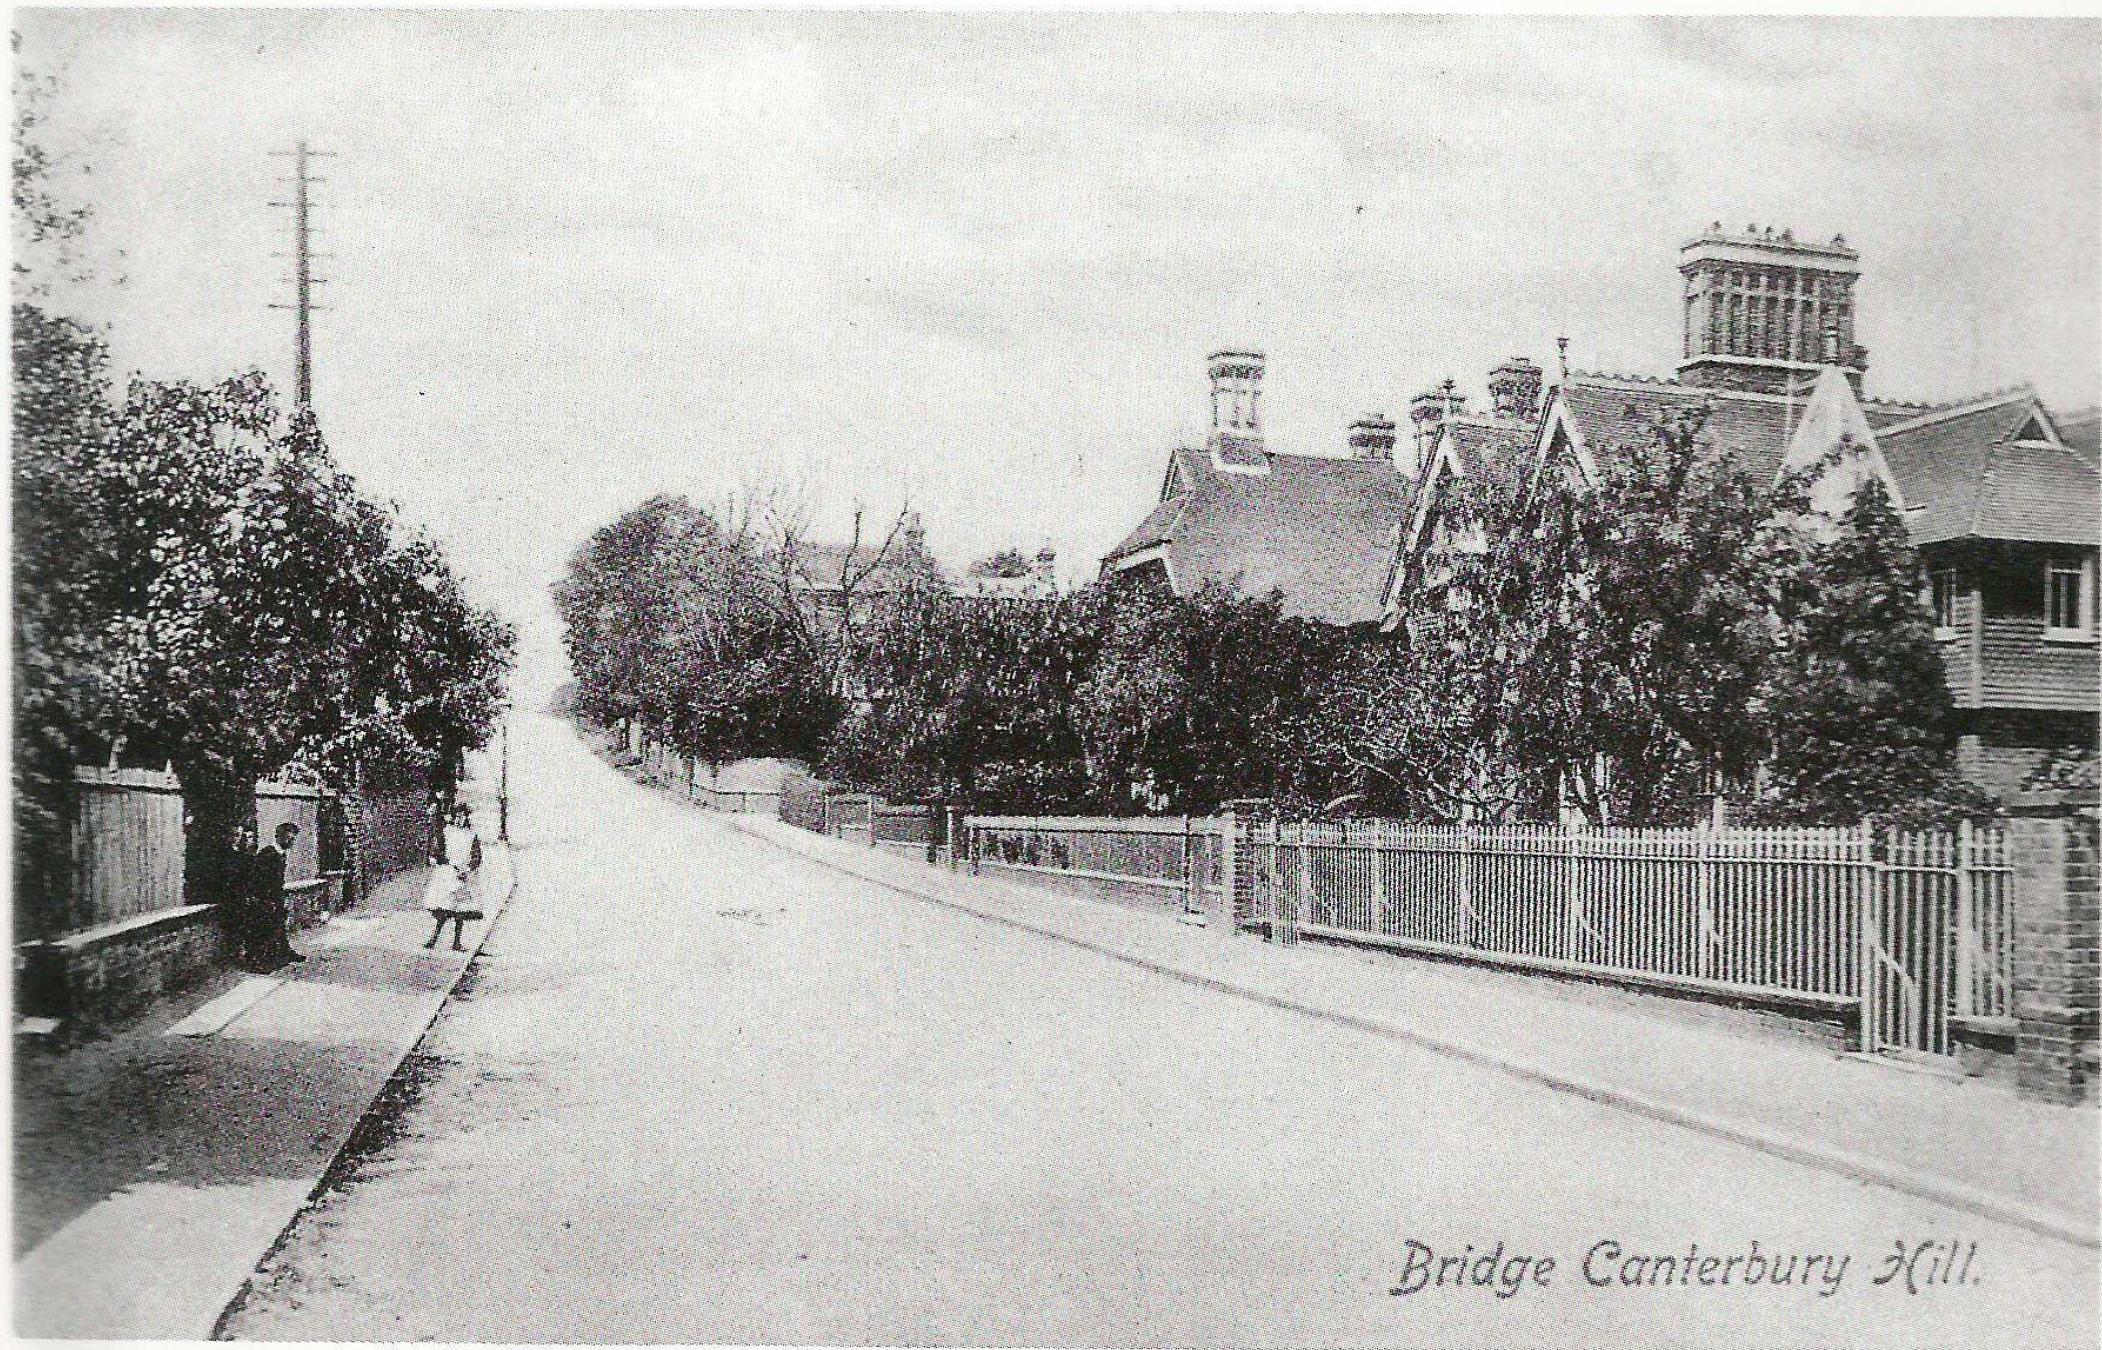

THE HORSE
INN

Bridge Canterbury Hill.

GULVIN
ect
10881

1998
TO JAMES
BREWERY

SKIPPER'S
RESTAURANT

SKIPPER'S
RESTAURANT

ORION

NOVA 12