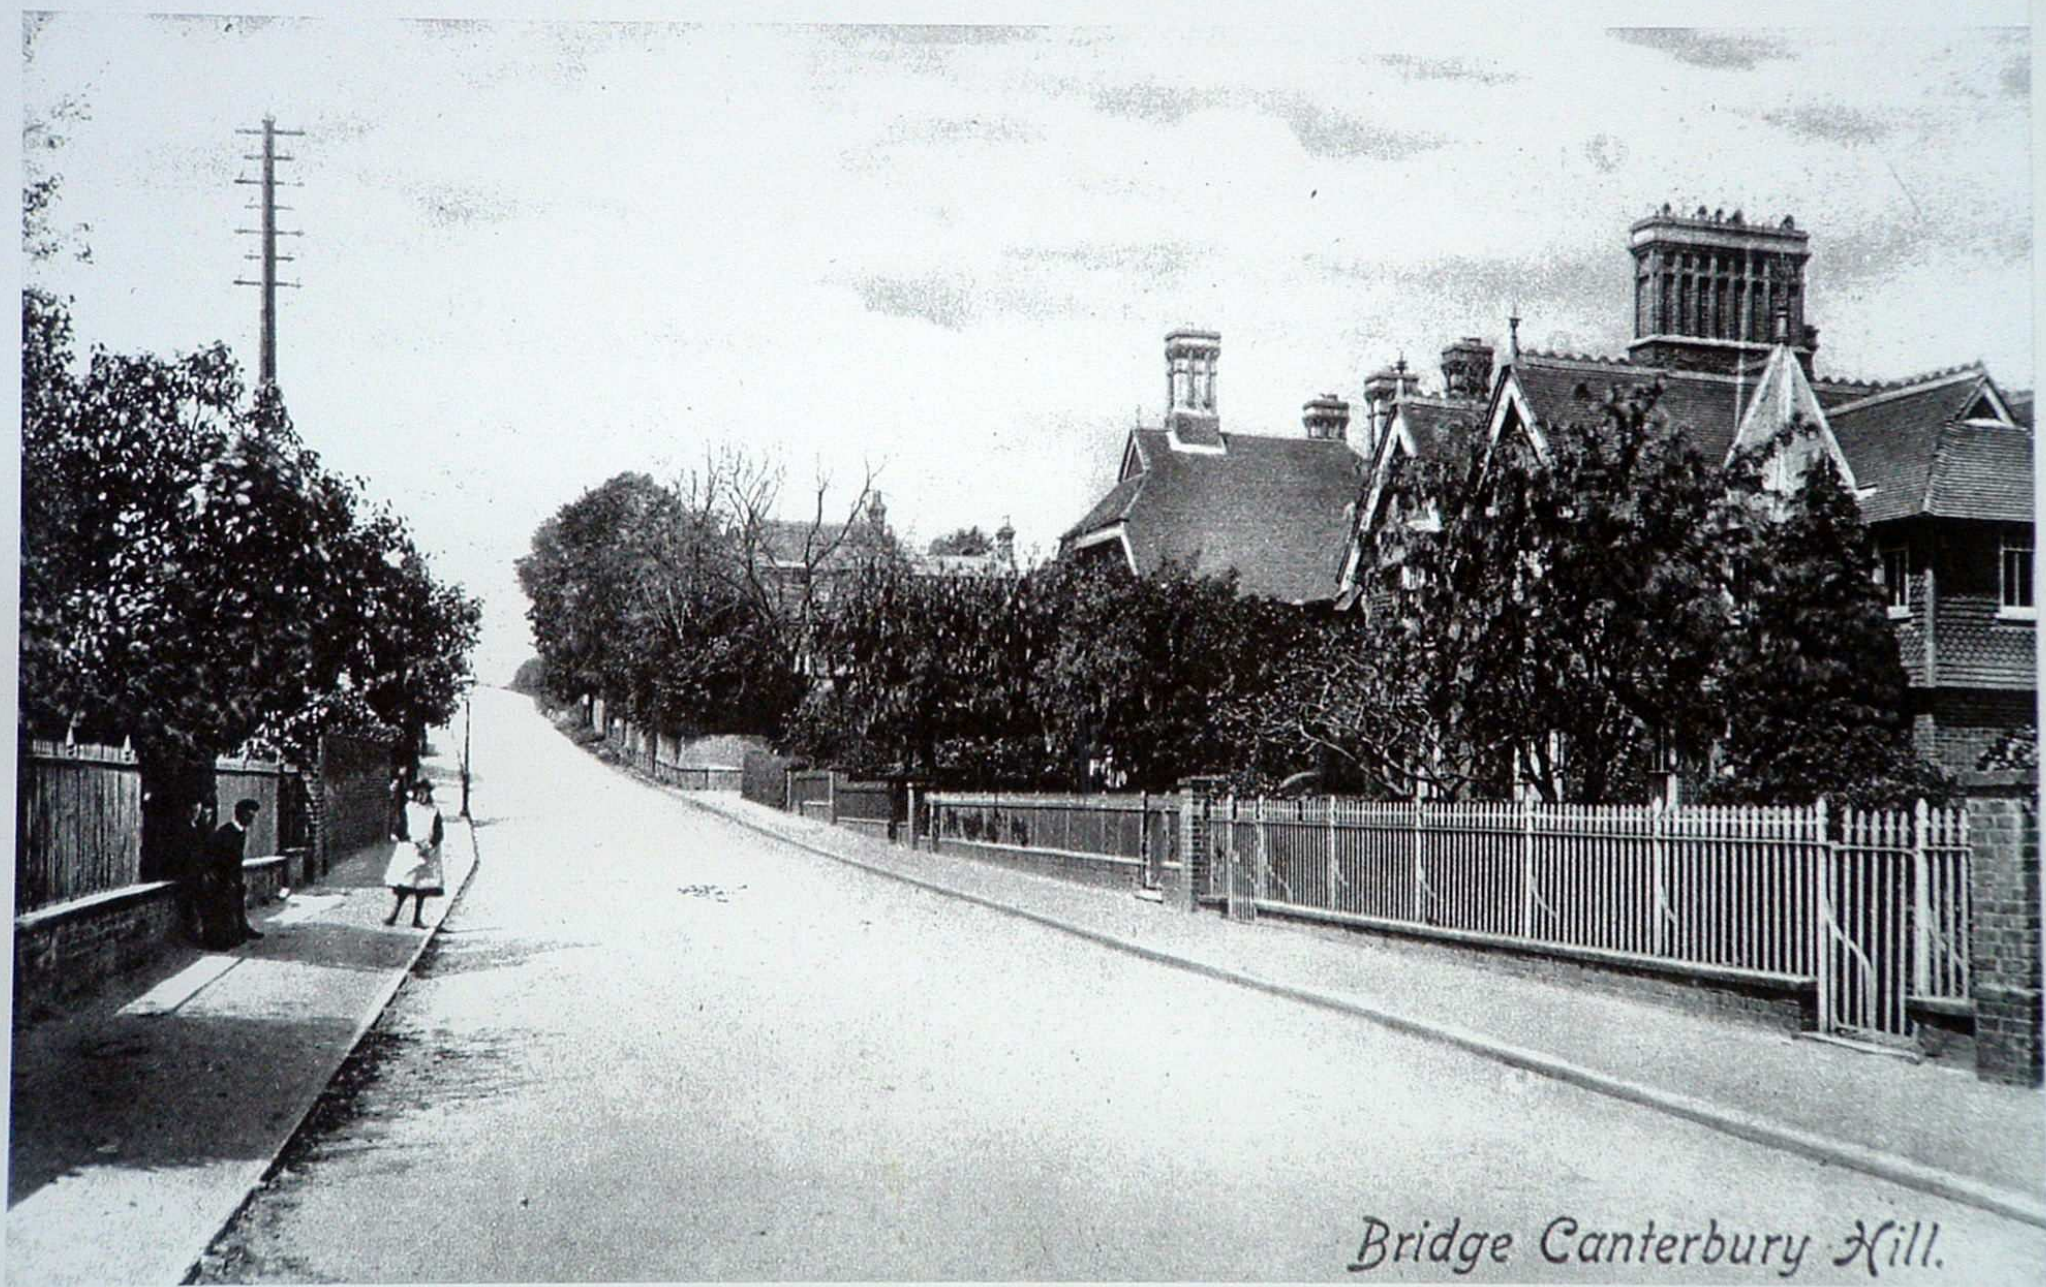

Bridge Canterbury Hill.