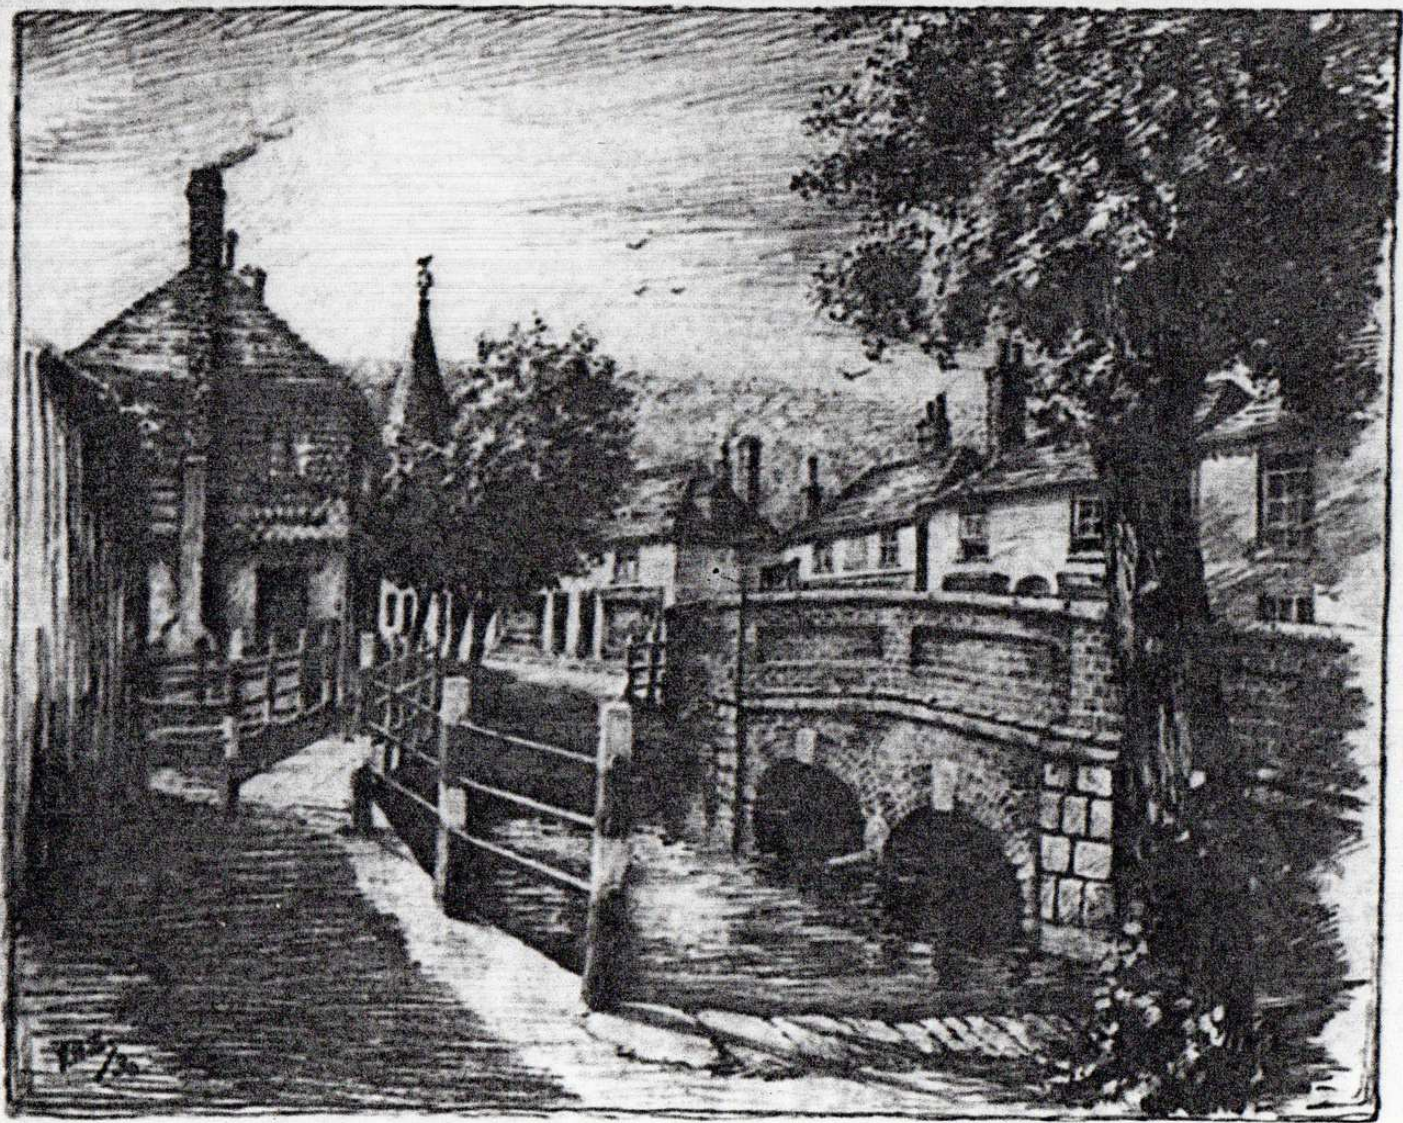

Bridge from Canterbury Hill

Bridge, Canterbury Hill.

BRIDGE, FROM CHURCH MEADOWS.

at Bridge.

Rev. H. Swaffers

PHS/30 = 1930

Rev. Lawrence
original picture
(Bridgeside)

High Street